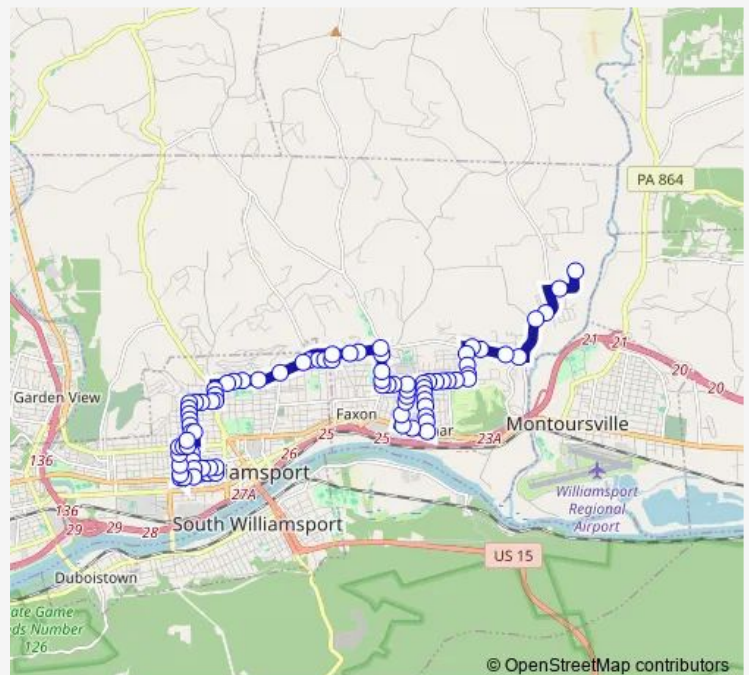

Grampian Blvd & Franklin St

Grampian Blvd & Penn St

Almond St & Grampian Blvd

Route schedule

Upmc Williamsport — Lysock View Complex

Monday 15:43-17:43

Tuesday 15:43-17:43

Wednesday 15:43-17:43

Thursday 15:43-17:43

Friday 15:43-17:43

Saturday —

Sunday —

Route info

Direction: Upmc Williamsport

Stops: 66

Trip Duration: 0 hour 27 min

109 — Valley View Connector

Grampian Blvd & Chestnut St

Upmc Williamsport Divine Providence Camp

Grampian Blvd & Medical Building

Grampian Blvd & Warren Ave

Warren Ave & 4 Mile Dr

4 Mile Dr & Leader Dr

4 Mile Dr & Valley Heights Dr

Westminister Dr & Sheridan St

Wesminister Dr & Blair St

Westminister Dr & Lincoln Dr

Lincoln Dr & Lymehurst Pkwy

Lincoln Dr & St Davids Rd

Lincoln Dr & Country Club Ln

Lincoln Dr & Briarwood Dr

Loyalsock Creek Nursing Center