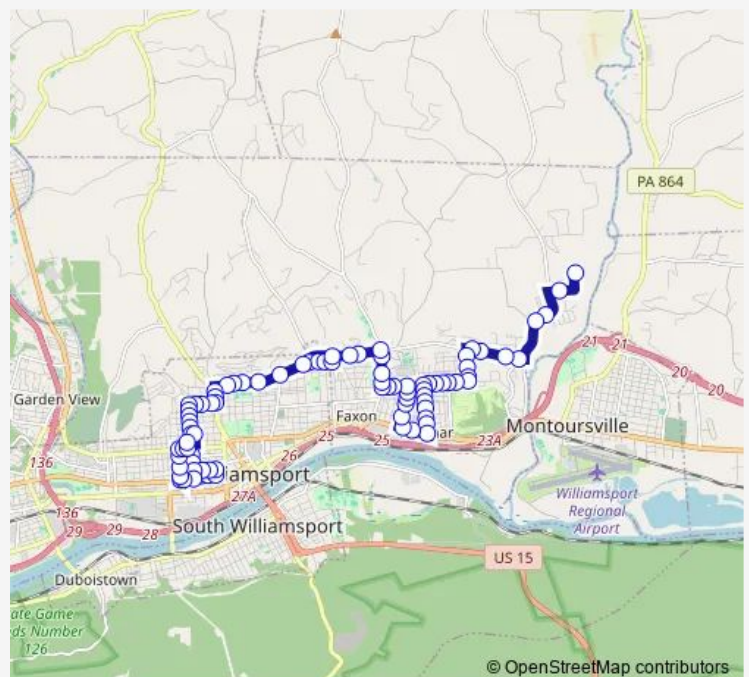

Grampian Blvd & Mulberry St

Grampian Blvd & Franklin St

Grampian Blvd & Penn St

Route schedule

Upmc Williamsport — Lysock View Complex

Monday 06:35-07:35

Tuesday 06:35-07:35

Wednesday 06:35-07:35

Thursday 06:35-07:35

Friday 06:35-07:35

Saturday —

Sunday —

Route info

Direction: Upmc Williamsport

Stops: 58

Trip Duration: 0 hour 23 min

109 — Valley View Connector

Grampian Blvd & Almond St

Grampian Blvd & Chestnut St

Upmc Williamsport Divine Providence Camp

Grampian Blvd & Medical Building

Grampian Blvd & Warren Ave

Warren Ave & 4 Mile Dr

4 Mile Dr & Leader Dr

Lincoln Dr & Tinsman Ave

Lincoln Dr & Morgan Ave

Lincoln Dr & Westminister Dr

Lincoln Dr & Lymehurst Pkwy

Lincoln Dr & St Davids Rd

Lincoln Dr & Country Club Ln

Lincoln Dr & Briarwood Dr

Loyalsock Creek Nursing Center