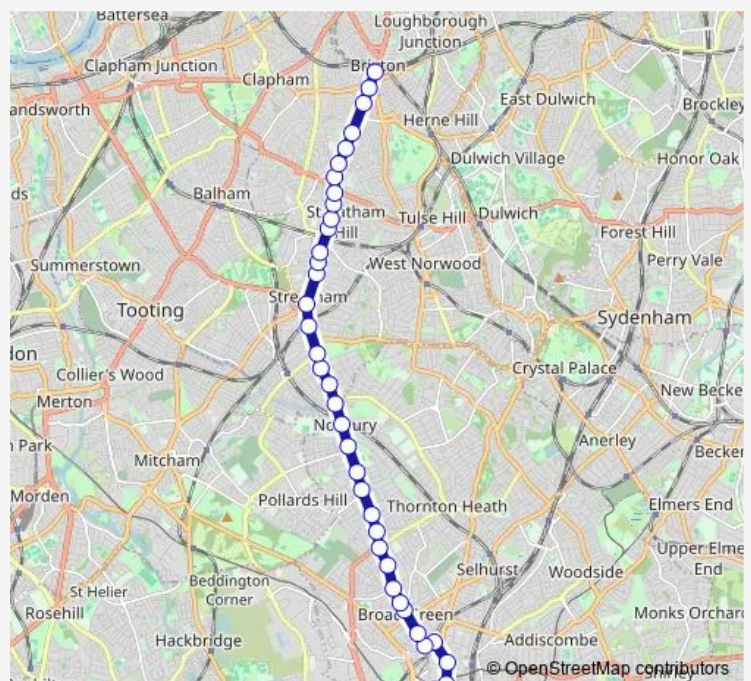

Streatham Station

### Route schedule

Croydon / St George's Walk — Brixton Station

Monday 00:05-23:55

Tuesday 00:05-23:55

Wednesday 00:05-23:55

Thursday 00:05-23:55

Friday 00:05-23:55

Saturday 00:10-23:55

### Route info

Direction: Croydon / St George's Walk

Stops: 36

Trip Duration: 1 hour 1 min

109 — Croydon, Town Centre - Broad Green - Thornton Heath Pond - Streatham - Brixton **BusMaps**

St Leonard's Church