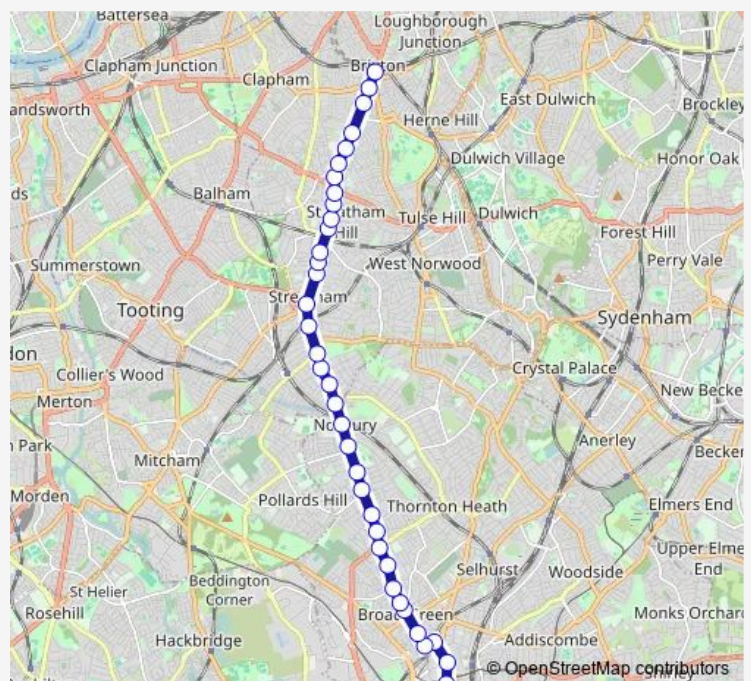

Thornton Heath Pond

Colliers Water Lane

Langdale Road

Galpins Road

Ederline Avenue Norbury

Tylecroft Road

Norbury

Hermitage Lane

Wednesday 00:05-23:55

Thursday 00:05-23:55

Friday 00:05-23:55

Saturday 00:10-23:55

Sunday 00:10-23:55

Route info

Direction: Croydon / St George's Walk

Stops: 36

Trip Duration: 1 hour 2 min

109 — Croydon, Town Centre - Broad Green - Thornton Heath Pond - Streatham - Brixton **BusMaps**

St Leonard's Church

Becmead Avenue

Kingscourt Road

Mount Ephraim Road

Streatham Hill Station / Streatham Hill

Route info

Direction: Brixton Road / Brixton Police Station

Stops: 39

Trip Duration: 1 hour 8 min

London Road / Galpins Road

Heathview Road

Langdale Road

Colliers Water Lane