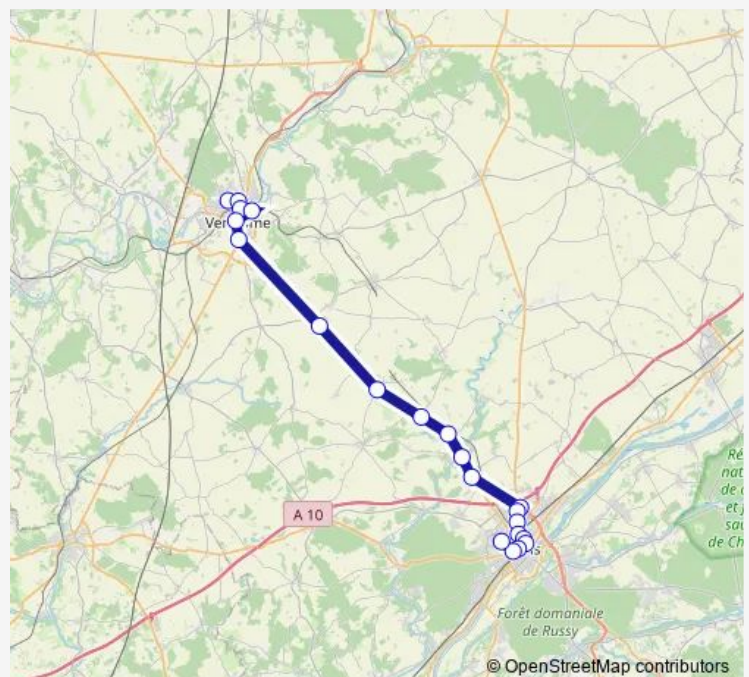

Thursday —

Friday 15:53

Saturday —

Sunday —

**Route info**

Direction: ST Firmin DES Pres Maison Familiale Rurale

Stops: 5

Trip Duration: 1 hour 27 min

## Direction

Blois Gare SnCF — Vendome Lycee Ronsard

16 stops

[Open route schedule](#)

Blois Gare SnCF

Blois Chateau Parking J. Laigret

Blois Jean Jaures

Blois Pole D Echange Scolaire