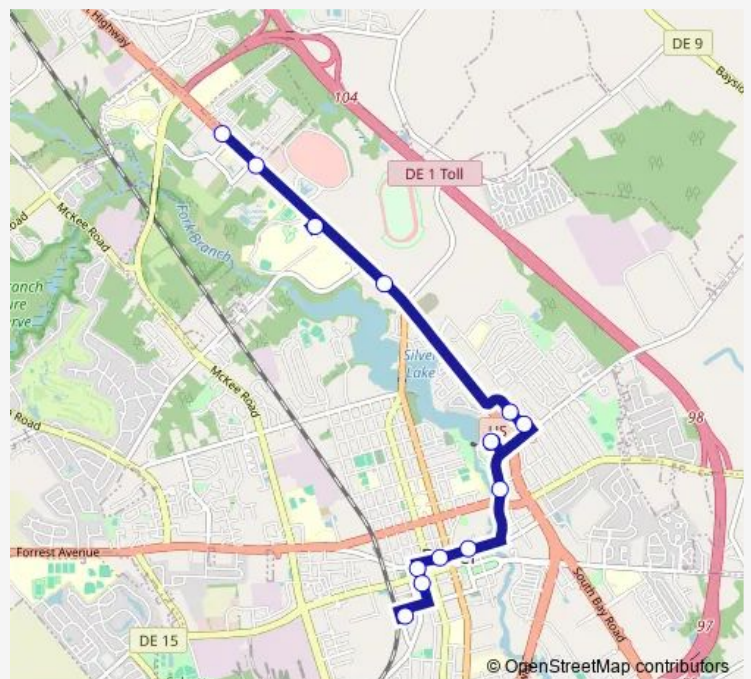

### Direction

Dover Transit Center — US Rt13 AT KW Blvd Near Sams Club

17 stops

[Open route schedule](#)

- Dover Transit Center
- NEW ST & Bank Ln
- NEW ST & North St
- Loockerman ST & OP Bradford St
- Loockerman ST & Federal St
- Kings HWY & Probation Dept
- Luther Towers & Bldg 1
- Center DR & Metro Food Mkt
- Center AT Dover & RED Lobster
- US 13 & Townsend Blvd
- US RT 13 & Jefferic Blvd
- US RT 13 & North Dover CTR Staples
- Bally'S Dover
- US RT 13 & Best Buys/Michaels
- Usrt13 Dovemall@ Back ENT Dovecom
- US RT 13 & Dover Mall ENT 1
- US Rt13 AT KW Blvd Near Sams Club

### Route schedule

Dover Transit Center — US Rt13 AT KW Blvd Near Sams Club

Monday	06:35-17:35
Tuesday	06:35-17:35
Wednesday	06:35-17:35
Thursday	06:35-17:35
Friday	06:35-17:35
Saturday	09:35-17:35
Sunday	—

### Route info

Direction: Dover Transit Center

Stops: 17

Trip Duration: 0 hour 29 min

109 — Dover Mall

**Direction**

US Rt13 AT KW Blvd Near Sams Club — Dover Transit Center

13 stops

## Route info

Direction: US Rt13 AT KW Blvd Near Sams Club

Stops: 13

Trip Duration: 0 hour 19 min

109 Bus time schedules and route maps are available in an offline PDF at busmaps.com. Use the busmaps.com website to see live bus times, train schedule or subway schedule, and step-by-step directions for all public transit in Dover