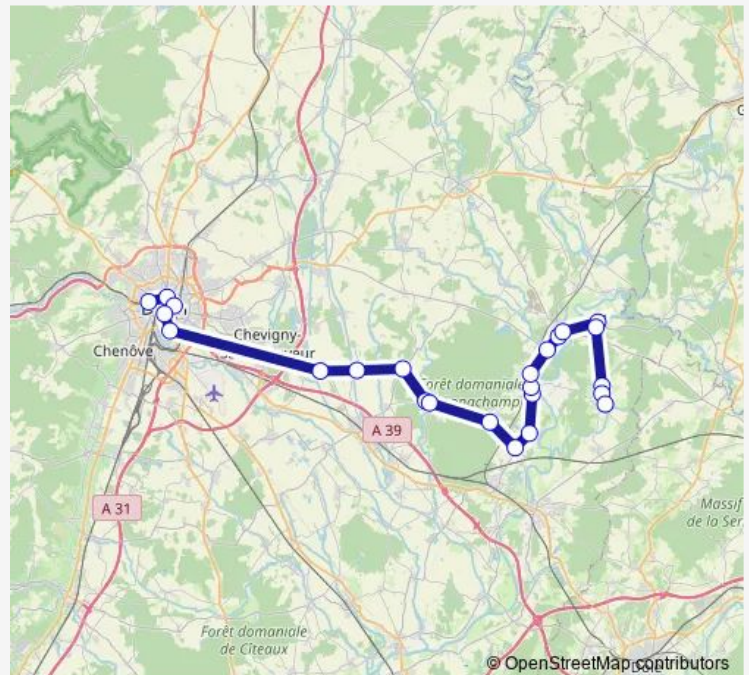

Thursday 06:05-16:10

Friday 06:05-16:10

Saturday 06:05-16:10

Sunday 06:05-16:10

Route info

Direction: Soissonsnagey Ecole

Stops: 21

Trip Duration: 1 hour 15 min

Route info

Direction:

Stops: 0

Trip Duration: – min

Direction

Gare Sncf Tram — Soissonsancey Ecole

24 stops

[Open route schedule](#)