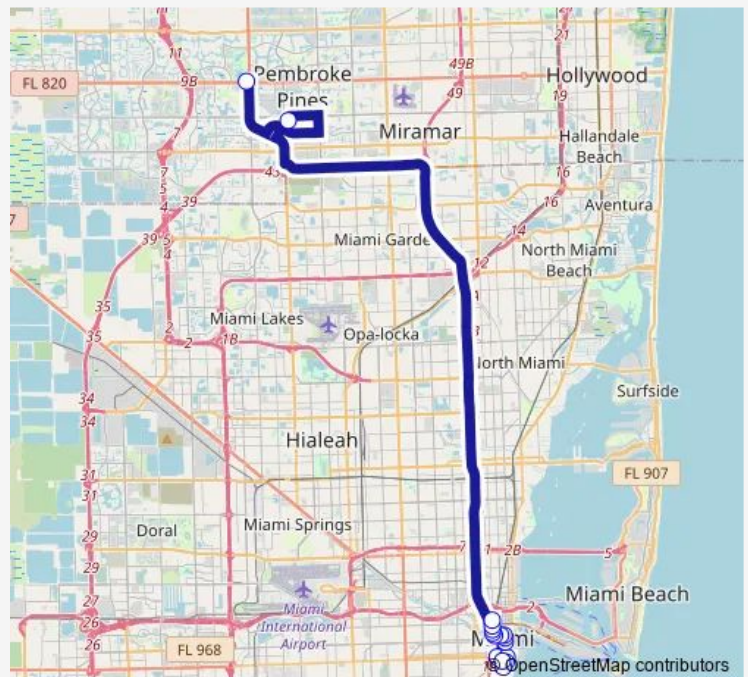

NEW Miramar Park & Ride

NW 8 S/NW 1 A - (Overtown Metrorail Station)

NW 1 A/NW 5 S - (State Plaza Metromover Station)

NW 1 A/NW 1 S - (Miami-Dade Government Center)

SW 1 A/W Flagler S

SW 1 A/SW 1 S - (Miami BUS Terminal)

SW 1 S/S Miami A

SE 1 S/SE 1 A

Brickell A/SE 6 S

Brickell A/SE 8 S

Brickell A/SE 10 S

SE 13 S/Brickell A

Route schedule

CB Smith Park & Ride — SE 13 S/Brickell A

Monday 05:30-08:05

Tuesday 05:30-08:05

Wednesday 05:30-08:05

Thursday 05:30-08:05

Friday 05:30-08:05

Saturday —

Sunday —

Route info

Direction: CB Smith Park & Ride

Stops: 14

Trip Duration: 1 hour 27 min

Direction

CB Smith Park & Ride — SW 1 A/SW 9 S - (Brickell Metrorail Station)

2 stops

[Open route schedule](#)

CB Smith Park & Ride