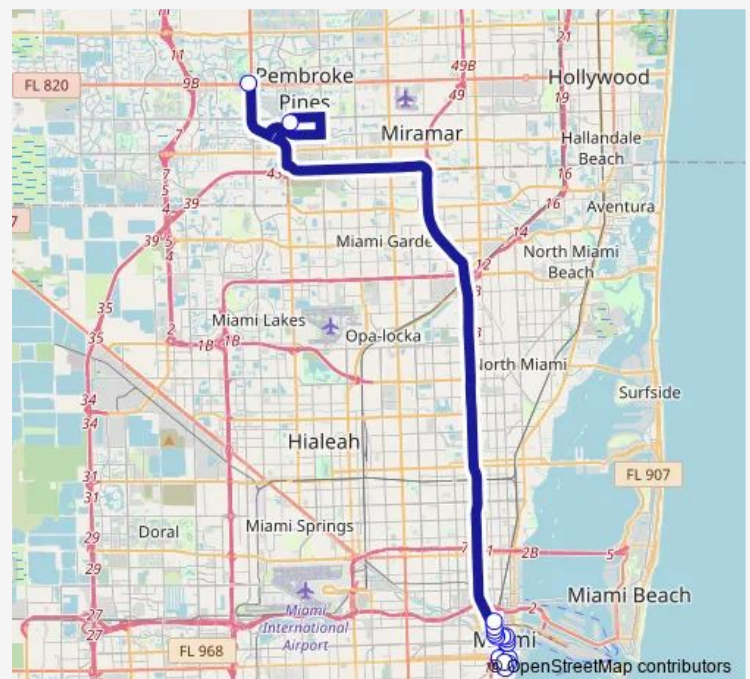

Bus 109 95 Express Pembroke Pines/miramar

[Go to website](#)

Direction

CB Smith Park & Ride — Southeast 13th Street/Brickell Avenue

14 stops

[Open route schedule](#)

CB Smith Park & Ride

Pines Boulevard/Flamingo Road

New Miramar Park & Ride

Northwest 8th Street/Northwest 1st Avenue - (Overtown Metrorail Station)

Northwest 1st Avenue/Northwest 5th Street - (State Plaza Metromover Station)

Northwest 1st Avenue/Northwest 1st Street - (Miami-Dade Government Center)

Southwest 1st Avenue/West Flagler Street

Southwest 1st Avenue/Southwest 1st Street - (Miami Bus Terminal)

Southwest 1st Street/South Miami Avenue

Southeast 1st Street/Southeast 1st Avenue

Brickell Avenue/Southeast 6th Street

Brickell Avenue/Southeast 8th Street

Brickell Avenue/Southeast 10th Street

Southeast 13th Street/Brickell Avenue

Route schedule

CB Smith Park & Ride — Southeast 13th Street/Brickell Avenue

Monday 05:30-08:05

Tuesday 05:30-08:05

Wednesday 05:30-08:05

Thursday 05:30-08:05

Friday 05:30-08:05

Saturday —

Sunday —

Route info

Direction: CB Smith Park & Ride

Stops: 14

Trip Duration: 1 hour 40 min