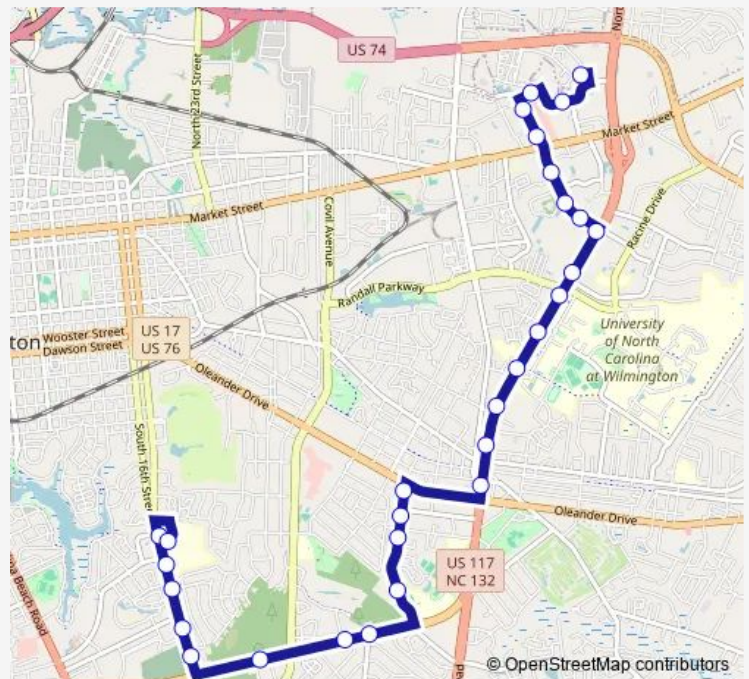

College Rd SB at New Centre Dr

College Rd SB at Hodge Crossing

College Rd SB at Randall Pkwy

College Rd SB at University Dr

College Rd SB at Hoggard Dr

College Rd SB at Wilshire Blvd

College Rd SB at Maple Ave

College Rd SB at Kerr Ave

41st St SB at Oleander Dr

41st St SB at Spirea Dr

41st St SB at Lake Ave

41st St SB at Brightmore of Wilmington

Shipyards Blvd WB at Pine Valley Dr

Route schedule

Forден Station — Novant Betty H Cameron Women's & Children's Hosp

Monday	06:30-19:30
Tuesday	06:30-19:30
Wednesday	06:30-19:30
Thursday	06:30-19:30
Friday	06:30-19:30
Saturday	08:30-17:30
Sunday	09:30-16:30

Route info

Direction: Forден Station

Stops: 29

Trip Duration: 0 hour 30 min

Friday 06:00-19:00

Saturday 08:00-17:00

Sunday 09:00-16:00

Route info

Direction: Novant Betty H Cameron Women's & Children's
Hosp

Stops: 25

Trip Duration: 0 hour 30 min

109 Bus time schedules and route maps are available in an offline PDF at busmaps.com. Use the busmaps.com website to see live bus times, train schedule or subway schedule, and step-by-step directions for all public transit in Wilmington