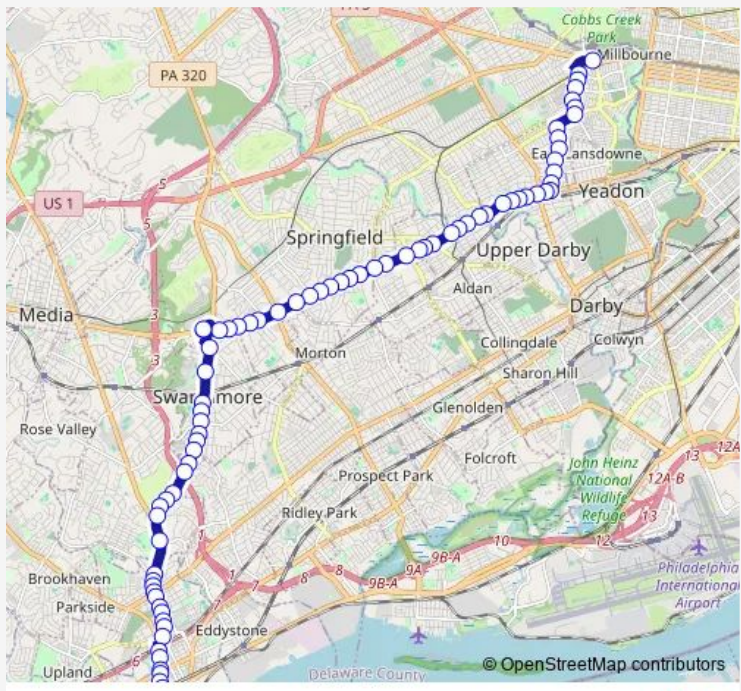

Bus 109 Chester TC to 69th St Tc

[Go to website](#)

Direction
 6th St & Welsh St - Chester Tran Ctr — 69th St Transit Center South Terminal
 79 stops
[Open route schedule](#)

- 6th St & Welsh St - Chester Tran Ctr
- Welsh St & 7th St
- Av of the States & 8th St
- Edgmont Av & 9th St - Fs
- Edgmont Av & 11th St
- Edgmont Av & 12th St
- Providence Av & 14th St
- Providence Av & 15th St
- Providence Av & 16th St
- Providence Av & 17th St
- Providence Av & 18th St
- Providence Av & 19th St
- Providence Av & 20th St
- Providence Av & 21st St
- Providence Av & 22nd St
- Providence Av & 23rd St
- Providence Av & Chestnut St
- Providence Av & 24th St
- Providence Rd & Bullens Ln
- Providence Rd & Chester Rd
- Chester Rd & Governors Dr

Route schedule
 6th St & Welsh St - Chester Tran Ctr — 69th St Transit Center South Terminal

Monday	23:26-01:25 ⁺¹
Tuesday	23:26-01:25 ⁺¹
Wednesday	23:26-01:25 ⁺¹
Thursday	23:26-01:25 ⁺¹
Friday	23:26-01:25 ⁺¹
Saturday	23:25-01:25 ⁺¹
Sunday	23:25-01:25 ⁺¹

Route info
 Direction: 6th St & Welsh St - Chester Tran Ctr
 Stops: 79
 Trip Duration: 0 hour 33 min

109 — Chester TC to 69th St Tc **BusMaps**

Chester Rd & Medbury Rd - Fs

Chester Rd & Canterbury Dr

Chester Rd & Avondale Ln - Fs