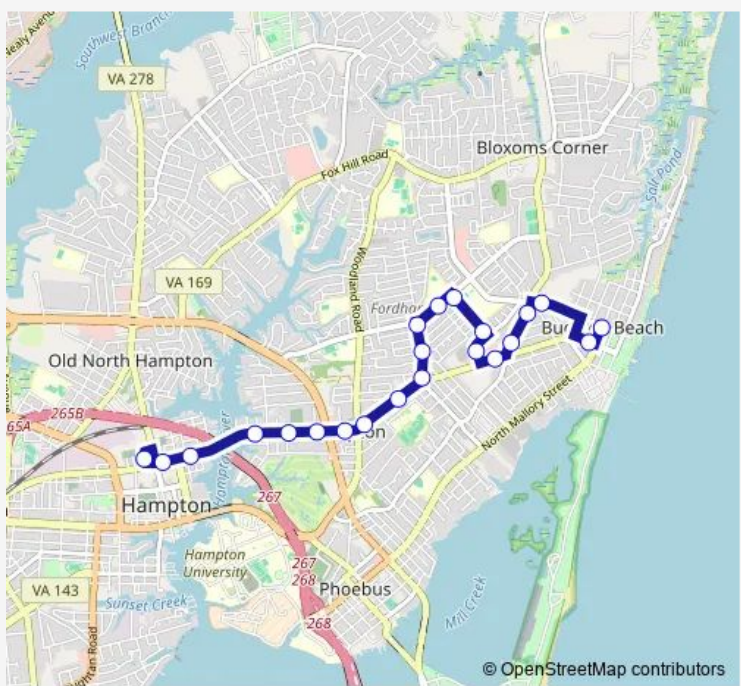

Bus 109 Buckroe

[Go to website](#)

Direction
 Mallory & Buckroe — Hampton Transit Center
 21 stops
[Open route schedule](#)

- Mallory & Buckroe
- Buckroe & Fifth
- Buckroe & Ralph
- OLD Buckroe & Wood
- OLD Buckroe & Richard
- Pembroke & OLD Buckroe
- Skyland & Pembroke
- Skyland & Amherst
- Amherst & Lansing
- Amherst & Andrews
- Andrews & Redford
- Grimes & Somerville
- Grimes & Pembroke
- Pembroke & Oakcrest
- Pembroke & Woodland
- Pembroke & Mercury
- Pembroke & Calhoun
- Pembroke & Cypress
- Pembroke & Holly
- Pembroke & Washington
- Hampton Transit Center

Route schedule
 Mallory & Buckroe — Hampton Transit Center

Monday	07:09-21:09
Tuesday	07:09-21:09
Wednesday	07:09-21:09
Thursday	07:09-21:09
Friday	07:09-21:09
Saturday	07:43-20:17
Sunday	07:43-20:17

Route info
 Direction: Mallory & Buckroe
 Stops: 21
 Trip Duration: 0 hour 16 min

109 — Buckroe BusMaps

Direction

Hampton Transit Center — Mallory & Buckroe

22 stops

[Open route schedule](#)

Hampton Transit Center

Pembroke & Wine

Pembroke & Center

Thursday 06:47-21:47

Friday 06:47-21:47

Saturday 06:47-19:47

Sunday 06:47-19:47

Route info

Direction: Hampton Transit Center

Stops: 22

Trip Duration: 0 hour 16 min