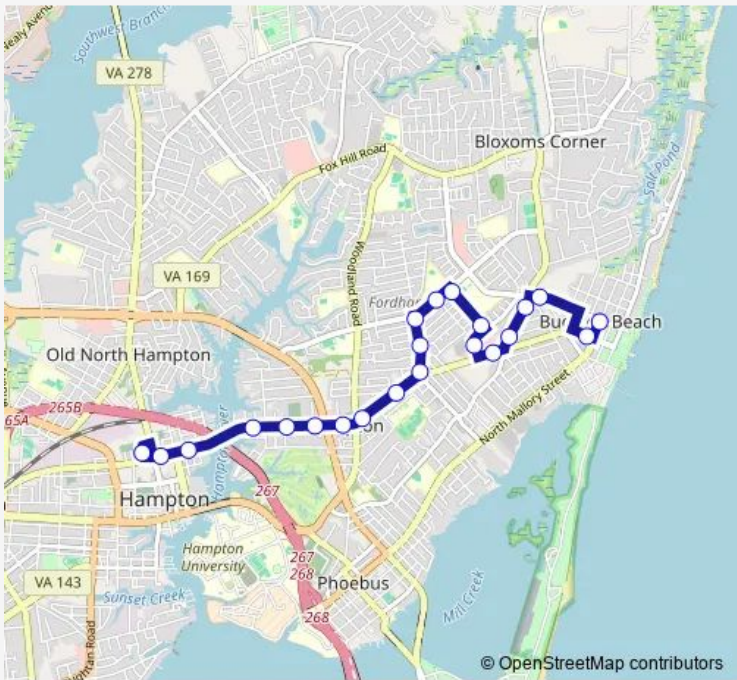

Bus 109 Buckroe

[Go to website](#)

Direction
 Mallory & Buckroe — Hampton Transit Center
 21 stops
[Open route schedule](#)

- Mallory & Buckroe
- Buckroe & Fifth
- Buckroe & Ralph
- OLD Buckroe & Wood
- OLD Buckroe & Richard
- Pembroke & OLD Buckroe
- Skyland & Pembroke
- Skyland & Amherst
- Amherst & Lansing
- Amherst & Andrews
- Andrews & Redford
- Grimes & Somerville
- Grimes & Pembroke
- Pembroke & Oakcrest
- Pembroke & Woodland
- Pembroke & Mercury
- Pembroke & Calhoun
- Pembroke & Cypress
- Pembroke & Holly
- Pembroke & Washington
- Hampton Transit Center

Route schedule
 Mallory & Buckroe — Hampton Transit Center

Monday	07:09-21:09
Tuesday	07:09-21:09
Wednesday	07:09-21:09
Thursday	07:09-21:09
Friday	07:09-21:09
Saturday	08:17-20:17
Sunday	07:43-18:43

Route info
 Direction: Mallory & Buckroe
 Stops: 21
 Trip Duration: 0 hour 19 min

109 — Buckroe BusMaps

Direction

Hampton Transit Center — Mallory & Buckroe

22 stops

[Open route schedule](#)

Hampton Transit Center

Pembroke & Wine

Pembroke & Center

Thursday 06:47-21:47

Friday 06:47-21:47

Saturday 06:47-19:47

Sunday 07:17-19:17

Route info

Direction: Hampton Transit Center

Stops: 22

Trip Duration: 0 hour 17 min