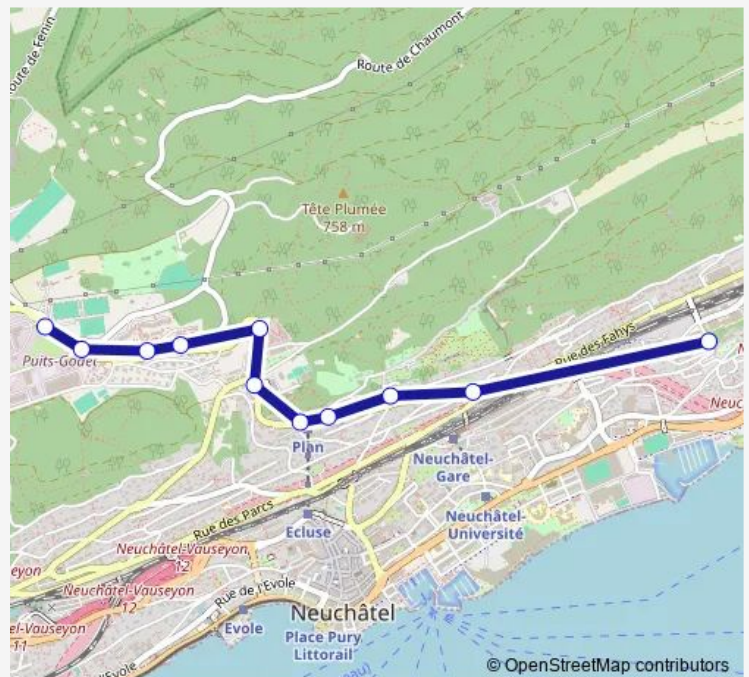

Route info

Direction: Neuchâtel, Esplanade du Mail

Stops: 11

Trip Duration: 0 hour 10 min

Direction

Neuchâtel, Esplanade du Mail — Neuchâtel, Trois-Chênes

11 stops

[Open route schedule](#)

Thursday 12:00

Friday 12:00

Saturday —

Sunday —

Route info

Direction: Neuchâtel, Esplanade du Mail

Stops: 11

Trip Duration: 0 hour 10 min

Tuesday 13:15

Wednesday —

Thursday 13:15

Friday 13:15

Saturday —

Sunday —

Route info

Direction: Neuchâtel, Trois-Chênes

Stops: 9

Trip Duration: 0 hour 12 min

Direction

Neuchâtel, Trois-Chênes — Neuchâtel, Esplanade du Mail

9 stops

[Open route schedule](#)

Neuchâtel, Trois-Chênes

Neuchâtel, Denis-de-Rougemont