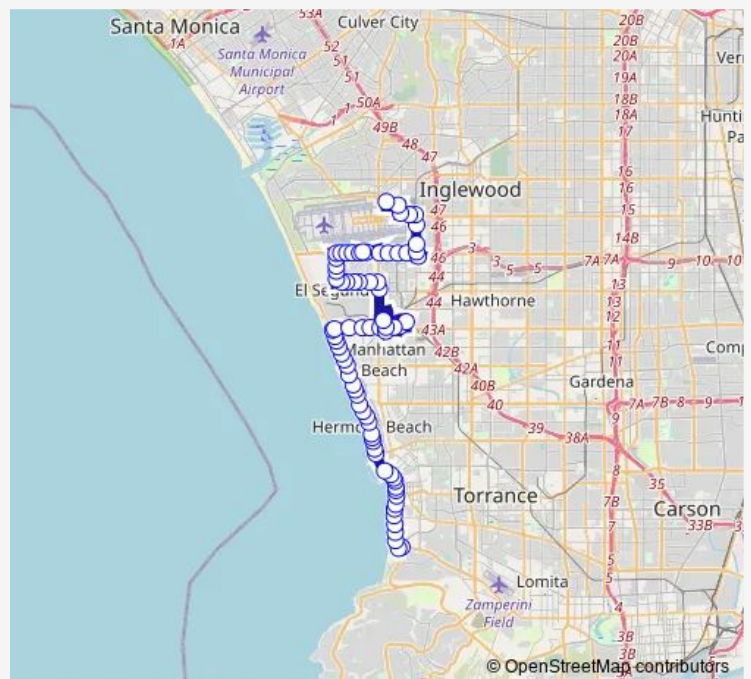

Catalina Ave. / Diamond St.

Catalina Ave. / Carnelian St.

Beryl St. / Harbor Dr.

Hermosa Ave. / Lyndon St.

Hermosa Ave. / 2nd St.

Hermosa Ave. / 6th St.

Hermosa Ave. / 8th St.

Hermosa Ave. / 10th St.

Hermosa Ave. / 16th St.

### Route schedule

Palos Verdes Blvd / Via Valencia — LAX Transit Center / Bus Bay 5

Monday 06:00-20:30

Tuesday 06:00-20:30

Wednesday 06:00-20:30

Thursday 06:00-20:30

Friday 06:00-20:30

Saturday 06:05-20:30

### Route info

Direction: Palos Verdes Blvd / Via Valencia

Stops: 77

Trip Duration: 1 hour 17 min

Hermosa Ave. / 19th St.

Hermosa Ave. / 22nd St.

Hermosa Ave. / 26th St.

Manhattan Ave. / Longfellow Ave.