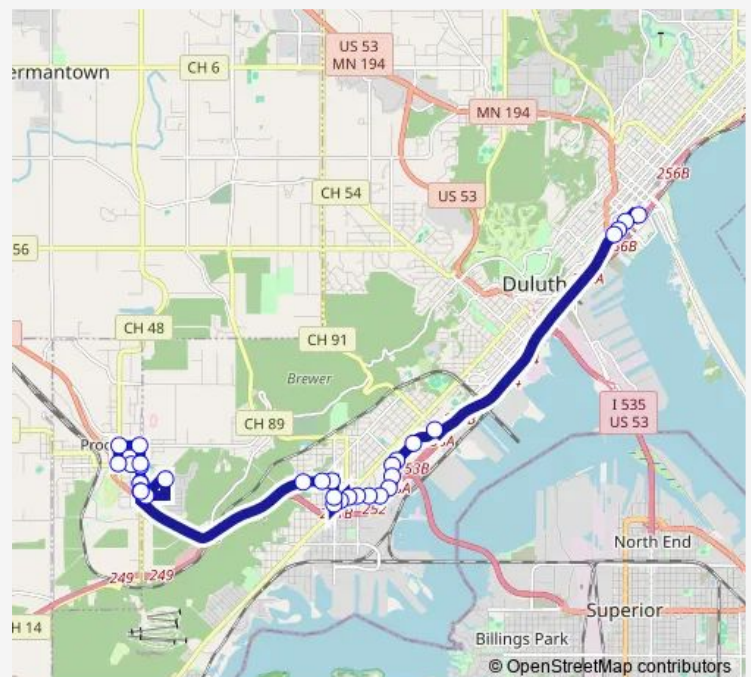

Cody St & 61 Aw

Cody St & 64 Aw

Boundary Ave @ Kwik Trip

Route schedule

Duluth Transportation Center West — Boundary Ave @ Kwik Trip

Monday	06:30-20:30
Tuesday	06:30-20:30
Wednesday	06:30-20:30
Thursday	06:30-20:30
Friday	06:30-20:30
Saturday	07:15-20:15
Sunday	07:15-20:15

Route info

Direction: Duluth Transportation Center West

Stops: 33

Trip Duration: 0 hour 30 min

109 — Proctor-Spirit Valley-Dtc

Boundary Ave & Grove St

Boundary Ave & Orchard St

2 St & 1 Ae

2 Ave & 2 St

05 St & 02 Ave

05 St & Boundary Ave

Boundary Ave & 02 St

Boundary Ave & Grove St

Boundary Ave @ Kwik Trip

Anchor St & Arbutus Dr

Foxtail Ave & Arbutus Dr

Boundary Ave @ Kwik Trip

Direction

Boundary Ave @ Kwik Trip — Duluth Transportation Center West

34 stops

[Open route schedule](#)

Boundary Ave @ Kwik Trip

Boundary Ave & Grove St

Boundary Ave & Orchard St