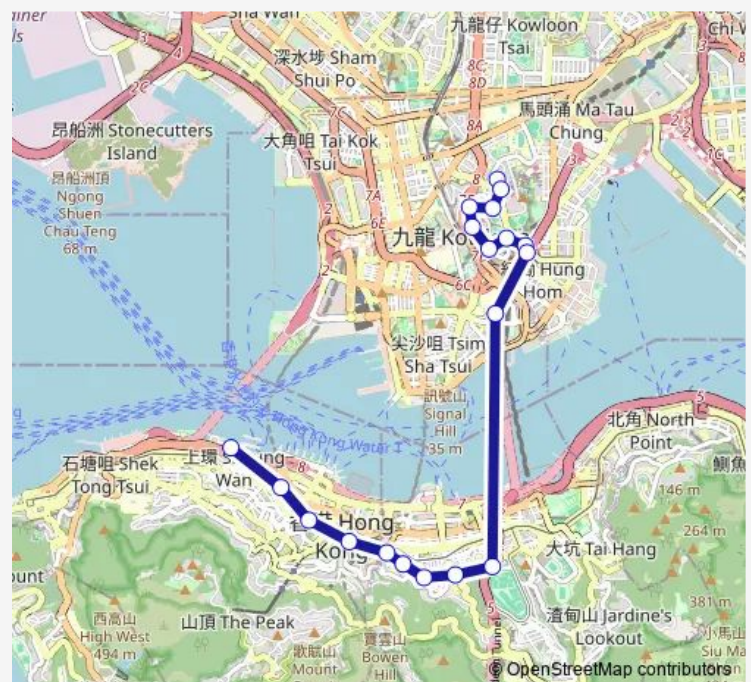

### Route info

Direction: [Ctb] Central (Macau Ferry)[Kmb+Ctb] Macau Ferry BUS Terminus/<Br>Central (Macau Ferry)

Stops: 19

Trip Duration: 0 hour 44 min

[Ctb] YAN Fung Street, FAT Kwong Street[[Kmb+Ctb] YAN Fung Street/<Br>Yan Fung Street, FAT Kwong Street