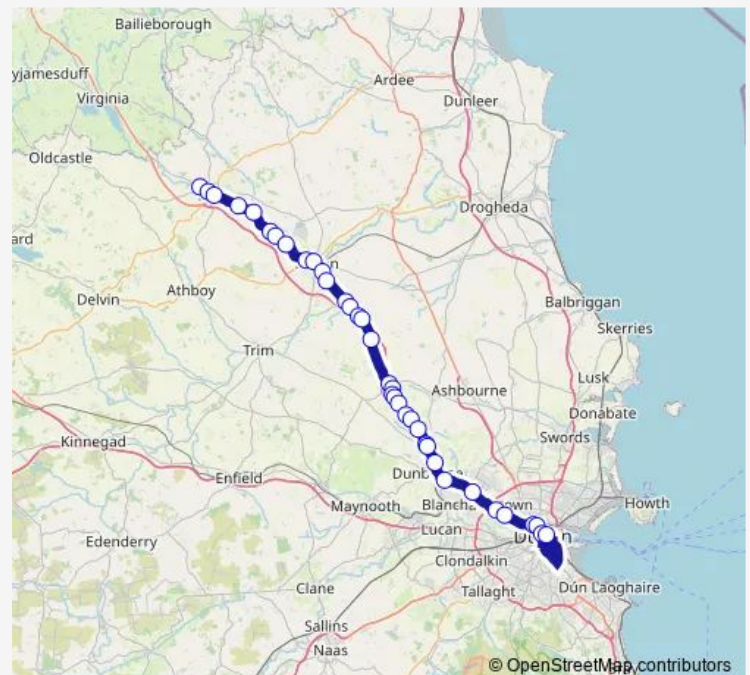

### Route schedule

Kennedy Road — Cavan Institute

Monday 07:19

Tuesday 07:19

Wednesday 07:19

Thursday 07:19

Friday 07:19

Saturday —

### Route info

Direction: Kennedy Road

Stops: 26

Trip Duration: 1 hour 12 min

109 — Dublin - Navan - Kells - Cavan

Training Campus

Crystal Hotel

Breffni Retail Park