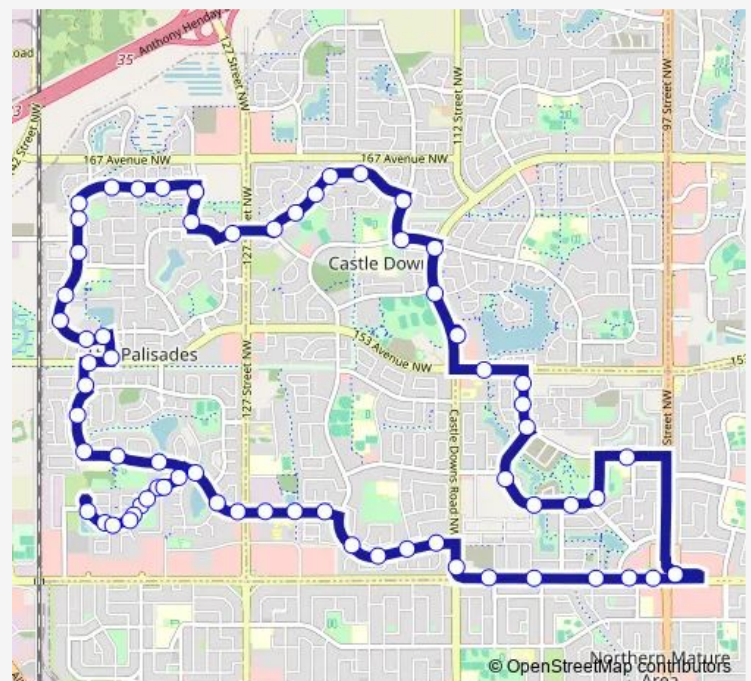

Monday 05:20-00:05⁺¹

Tuesday 05:20-00:05⁺¹

Wednesday 05:20-00:05⁺¹

Thursday 05:20-00:05⁺¹

Friday 05:20-00:05⁺¹

Saturday 08:12-21:42

Sunday 10:17-18:47

Route info

Direction: Northgate Transit Centre Bay F

Stops: 69

Trip Duration: 0 hour 42 min

109 — Northgate - Castle Downs - Hudson

127 Street & 161 Avenue

129 Street & 161 Avenue

130 Street & 162a Avenue

130 Street & 165 Avenue

131 Street & 165 Avenue

133 Street & 165 Avenue

135 Street & 165 Avenue

139 Street & 164 Avenue

139 Street & 160 Avenue

139 Street & 159 Avenue

139 Street & 156 Avenue

138 Street & 155 Avenue