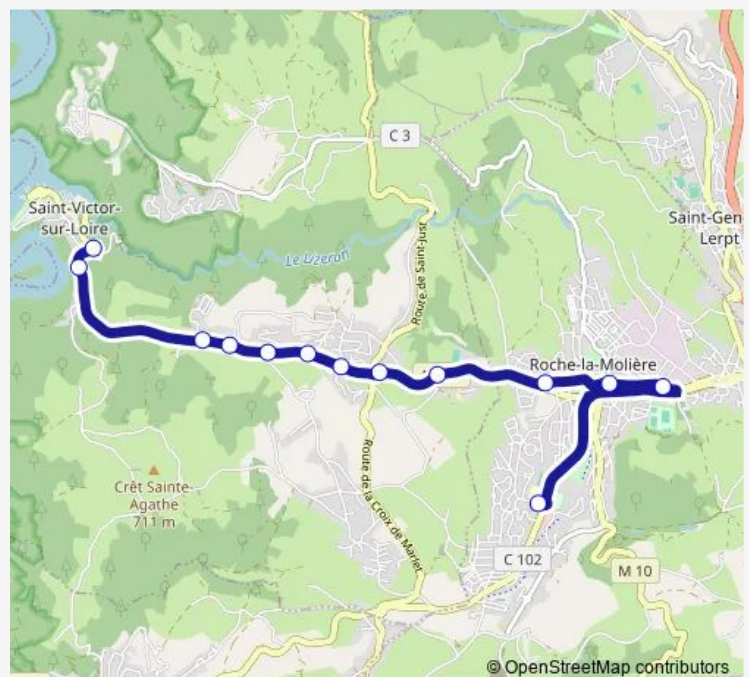

Biorange

LE Berland

Vallon

Chichivieux

Relais DES Roses

LA Pertiere

Presqu'île

ST Victor Bourg

Sunday 12:17-18:23

Route info

Direction: Coll. Gruner

Stops: 12

Trip Duration: 0 hour 17 min

■ 109 — Cimetiere <> Bourg ST Victor

Direction

ST Victor Bourg — Cimetiere Roche

13 stops

[Open route schedule](#)

ST Victor Bourg

Presqu'île

LA Pertiere

Relais DES Roses

Chichivieux

Vallon

Wednesday 06:43-18:50

Thursday 06:43-18:50

Friday 06:43-18:50

Saturday 08:13-14:03

Sunday 08:13-14:03

Route info

Direction: ST Victor Bourg

Stops: 12