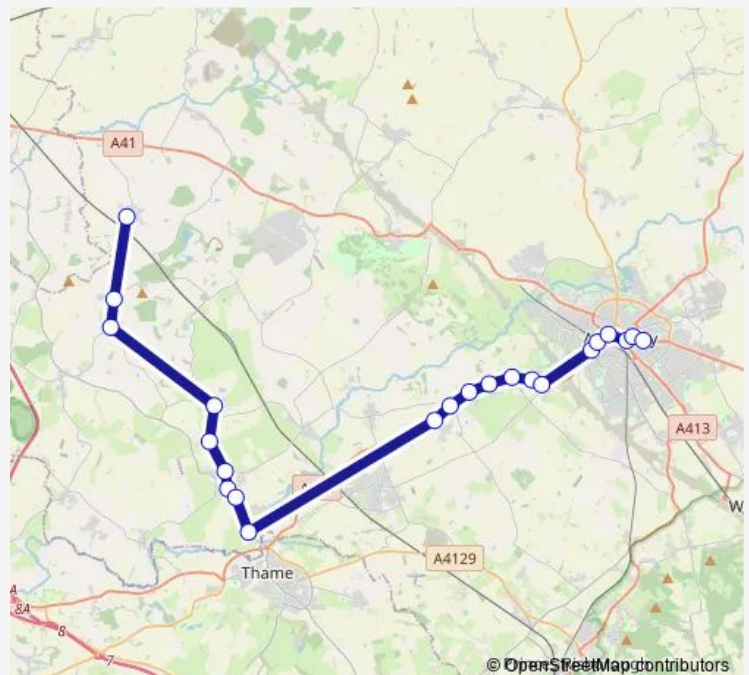

### Route schedule

Phone Box — Tring Road Tesco

Monday 07:15

Tuesday 07:15

Wednesday 07:15

Thursday 07:15

Friday 07:15

Saturday —

### Route info

Direction: Phone Box

Stops: 22

Trip Duration: 0 hour 57 min

109 — Ludgershall - Aylesbury