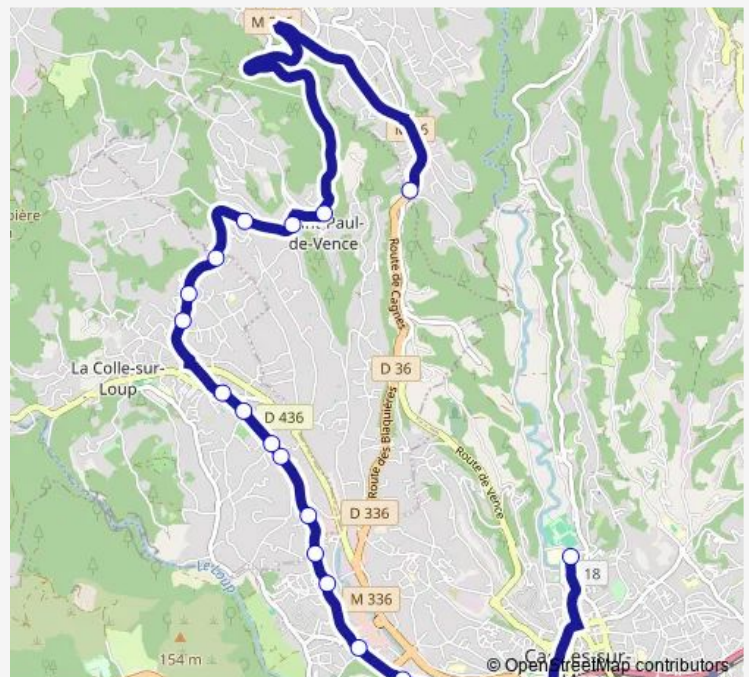

Tuesday 07:05-08:05

Wednesday 07:05-08:05

Thursday 07:05-08:05

Friday 07:05-08:05

Saturday —

Sunday —

Route info

Direction: Village

Stops: 17

Trip Duration: 0 hour 35 min

Direction

Le Taude — Lycee Renoir

12 stops

[Open route schedule](#)

Le Taude

Les 4 Chemins

Friday 06:55

Saturday —

Sunday —

Route info

Direction: Le Taude

Stops: 12

Trip Duration: 0 hour 55 min

Direction

Wednesday 12:15-13:15

Thursday 16:15-18:15

Friday 16:15-18:15

Saturday —

Sunday —

Route info

Direction: Lycee Renoir

Stops: 9