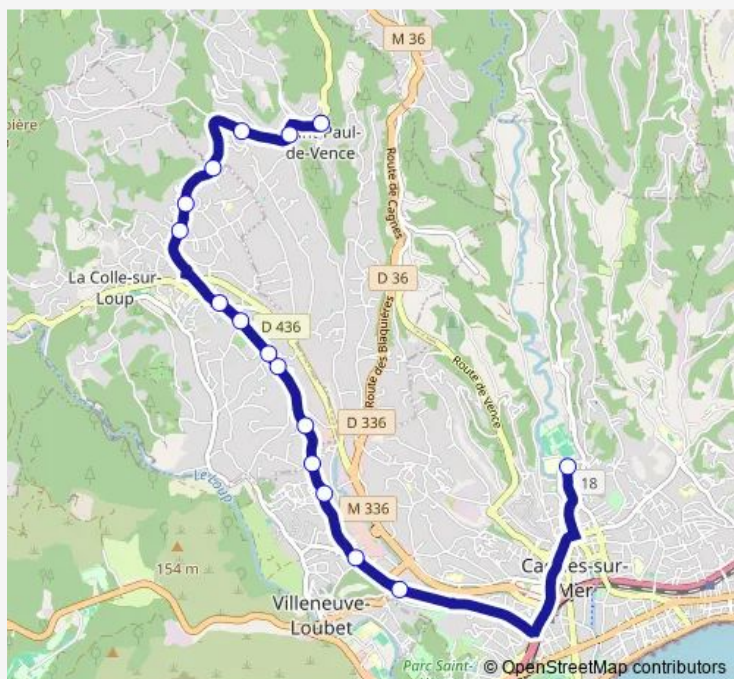

Direction

Village — Lycee Renoir

17 stops

[Open route schedule](#)

- Village
- Fondation Maeght
- Les Fumerates
- Les Cotes
- La Souquee
- Cimetiere
- Village
- Les Arnoux
- Monfort
- Les Campons
- Pas de Senes
- Les Caillades
- Les Esperes
- Hameaux du Soleil
- La Grange Rimade
- Le Tunnel
- Lycee Renoir

Route schedule

Village — Lycee Renoir

Monday	07:05-08:05
Tuesday	07:05-08:05
Wednesday	07:05-08:05
Thursday	07:05-08:05
Friday	07:05-08:05
Saturday	—
Sunday	—

Route info

Direction: Village

Stops: 17

Trip Duration: 0 hour 40 min

Direction

Le Taude — Lycee Renoir

12 stops

[Open route schedule](#)

Le Taude

Les 4 Chemins

Les Arnoux

Monfort

Direction: Village

Stops: 9

Trip Duration: 0 hour 55 min

6655 Bus time schedules and route maps are available in an offline PDF at busmaps.com. Use the busmaps.com website to see live bus times, train schedule or subway schedule, and step-by-step directions for all public transit in Villeneuve-Loubet