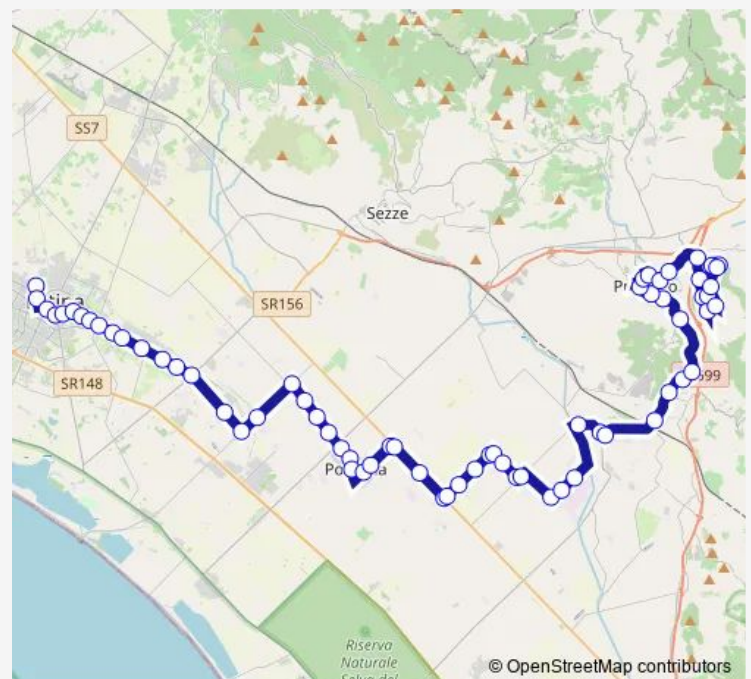

Pontinia | Str. Tavolato Via Migliara 46 # f3315

Route schedule

Latina | Terminal Bus # f3092 — Roccasecca dei Volsci | piazza Santa Maria # f3652

Monday	06:55
Tuesday	06:55
Wednesday	06:55
Thursday	06:55
Friday	06:55
Saturday	07:00
Sunday	—

Route info

Direction: Latina | Terminal Bus # f3092

Stops: 67

Trip Duration: 1 hour 34 min

Pontinia | Str. Tavolato Via Migliara 47 # f3316

Pontinia | Borgo Pasubio # f3317

Pontinia | Via Napoli Corso Europa # f3318