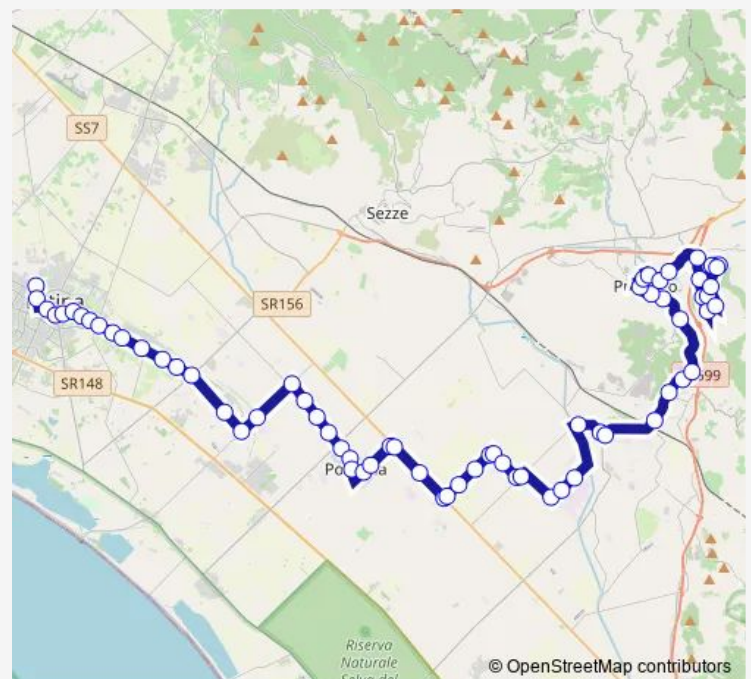

Pontinia | Str. Tavolato Via Migliara 46 # f3315

Route schedule

Latina | Terminal Bus # f3092 — Roccasecca dei Volsci | piazza Santa Maria # f3652

Monday	06:55
Tuesday	06:55
Wednesday	06:55
Thursday	06:55
Friday	06:55
Saturday	07:00
Sunday	—

Route info

Direction: Latina | Terminal Bus # f3092

Stops: 67

Trip Duration: 1 hour 33 min

Pontinia | Str. Tavolato Via Migliara 47 # f3316

Pontinia | Borgo Pasubio # f3317

Pontinia | Via Napoli Corso Europa # f3318