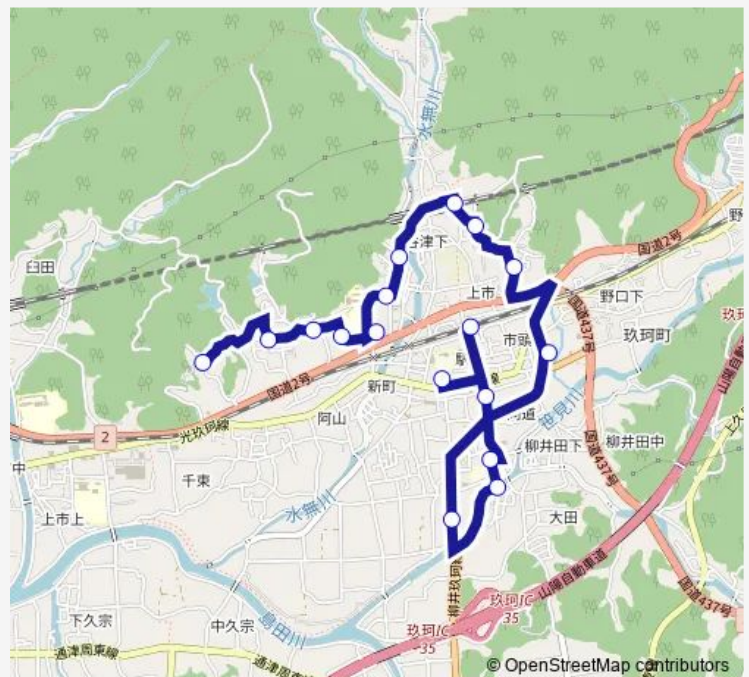

玖珂駅 — 玖珂千束

Monday 07:56

Tuesday —

Wednesday —

Thursday 07:56

Friday 07:56

Saturday 07:56

Sunday —

Route info

Direction: 玖珂駅

Stops: 9

Trip Duration: 0 hour 11 min

■ 上市北・千束線

Direction

玖珂千束 — 玖珂駅

9 stops

Direction: 玖珂駅

Stops: 17

Trip Duration: 0 hour 26 min

Direction

玖珂千束 — 玖珂駅

17 stops

[Open route schedule](#)

玖珂千束

Route schedule

玖珂千束 — 玖珂駅

Monday 08:12-15:38

Tuesday —

Wednesday —

Thursday 08:12-15:38

Friday 08:12-15:38

Saturday 08:12-15:38