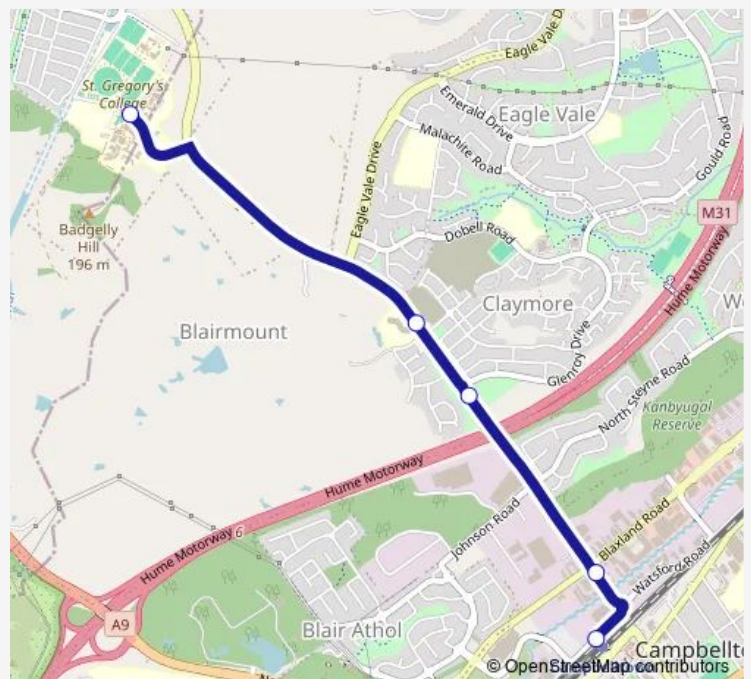

### Route schedule

St Gregory's College Campbelltown — Campbelltown Station, Farrow Rd, Stand G

Monday	15:10
Tuesday	15:10
Wednesday	15:10
Thursday	15:10
Friday	—
Saturday	—
Sunday	—

### Route info

Direction: St Gregory's College Campbelltown

Stops: 5

Trip Duration: 0 hour 12 min

5552 School Bus time schedules and route maps are available in an offline PDF at [busmaps.com](https://busmaps.com). Use the [busmaps.com](https://busmaps.com) website to see live bus times, train schedule or subway schedule, and step-by-step directions for all public transit in Liverpool