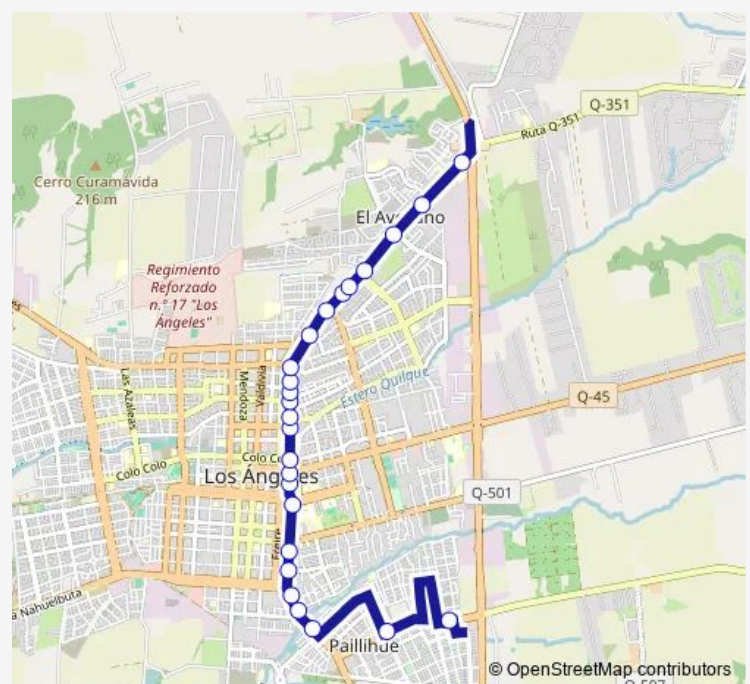

Direction

Francisco Encina / Pto. Alegre — Sor Vicenta / Las Industrias

25 stops

[Open route schedule](#)

Francisco Encina / Pto. Alegre

Francisco Encina / Jorge Inostroza

Los Carrera / Edmundo Arellano

Los Carrera / Maria Auxiliadora

Sor Vicenta / Oriente

Route schedule

Francisco Encina / Pto. Alegre — Sor Vicenta / Las Industrias

Monday 07:46-19:50

Tuesday 07:46-19:50

Wednesday 07:46-19:50

Thursday 07:46-19:50

Friday 07:46-19:50

Saturday 07:46-19:50

Sunday 07:46-19:50

Route info

Direction: Francisco Encina / Pto. Alegre

Stops: 25

Trip Duration: 0 hour 24 min

C15v_I — Paillihue

Sor Vicenta / Terminal de buses Los Angeles

Sor Vicenta / Nieves Vasquez

Sor Vicenta / Supermercado

Sor Vicenta / Las Industrias

C15v_I Bus time schedules and route maps are available in an offline PDF at busmaps.com. Use the busmaps.com website to see live bus times, train schedule or subway schedule, and step-by-step directions for all public transit in Los Angeles