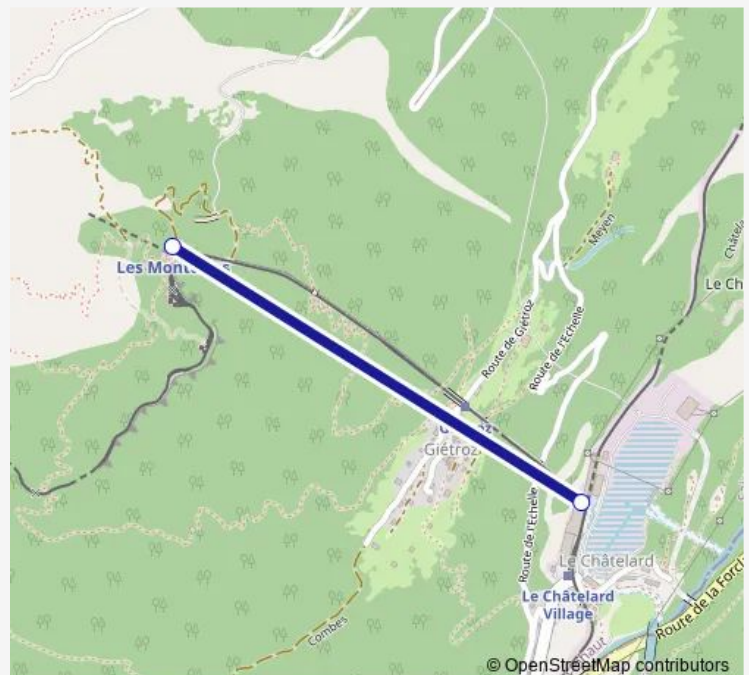

### Direction

Les Montuires — Le Châtelard VS Funiculaire

2 stops

[Open route schedule](#)

Les Montuires

Le Châtelard VS Funiculaire

### Route schedule

Les Montuires — Le Châtelard VS Funiculaire

Monday	17:45
Tuesday	17:45
Wednesday	17:45
Thursday	17:45
Friday	17:45
Saturday	17:45
Sunday	17:45

### Route info

Direction: Les Montuires

Stops: 2

Trip Duration: 0 hour 10 min

■ 136 — FUN 136

136 Funicular time schedules and route maps are available in an offline PDF at [busmaps.com](https://busmaps.com). Use the [busmaps.com](https://busmaps.com) website to see live bus times, train schedule or subway schedule, and step-by-step directions for all public transit in Martigny-Ville