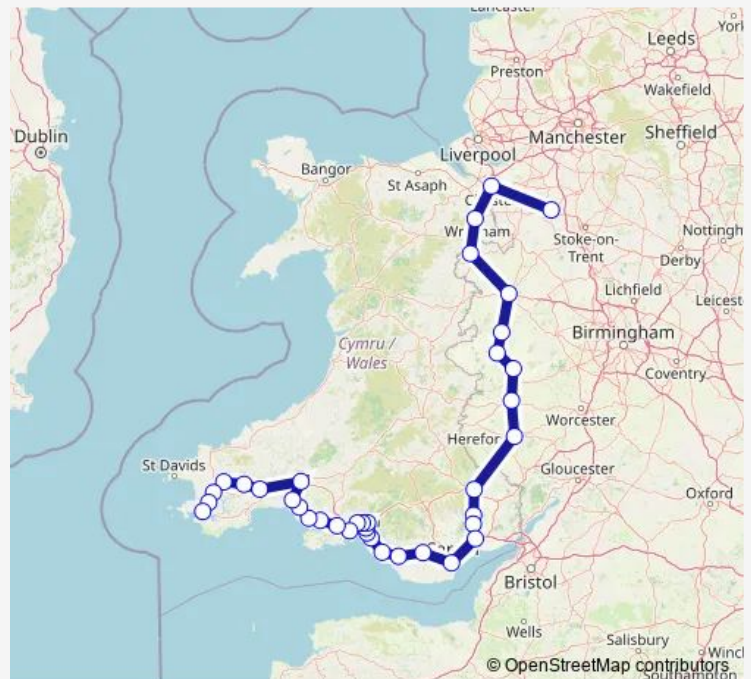

Route schedule

Crewe — Milford Haven

Monday	—
Tuesday	04:27-04:28
Wednesday	04:27-04:28
Thursday	04:27-04:28
Friday	04:27-04:28
Saturday	04:31-04:35
Sunday	—

Route info

Direction: Crewe

Stops: 37

Trip Duration: 6 hour 37 min

Pyle

Port Talbot Parkway

Baglan

Briton Ferry

Neath

Skewen

Route schedule

Crewe — Milford Haven

Monday 04:50

Tuesday 04:50

Wednesday 04:50

Thursday 04:50

Friday 04:50

Saturday 04:54

Sunday —

Route info

Direction: Crewe

Stops: 39

Trip Duration: 6 hour 14 min

Llansamlet

Swansea

Gowerton

Llanelli

Pembrey & Burry Port