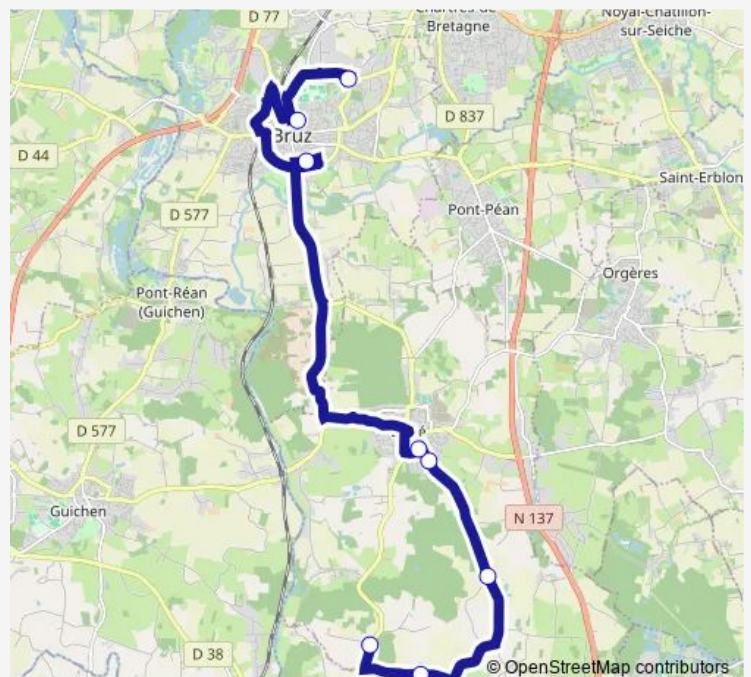

Orée du Bois

Brossolette

Aire du 8 Mai

Anita Conti

Route schedule

Couais — Anita Conti

Monday 07:39

Tuesday 07:39

Wednesday 07:39

Thursday 07:39

Friday 07:39

Saturday —

Sunday —

Route info

Direction: Couais

Stops: 8

Trip Duration: 0 hour 36 min

Ts9 — Bruz (Aire du 8 Mai) <> Laillé (Couais)

Direction

Anita Conti — Gripay

8 stops

[Open route schedule](#)

Anita Conti

Aire du 8 Mai

Monday	17:10
Tuesday	17:10
Wednesday	12:40
Thursday	17:10
Friday	17:10
Saturday	—
Sunday	—

Route info

Direction: Anita Conti

Stops: 8

Trip Duration: 0 hour 37 min

Ts9 Bus time schedules and route maps are available in an offline PDF at busmaps.com. Use the busmaps.com website to see live bus times, train schedule or subway schedule, and step-by-step directions for all public transit in Rennes