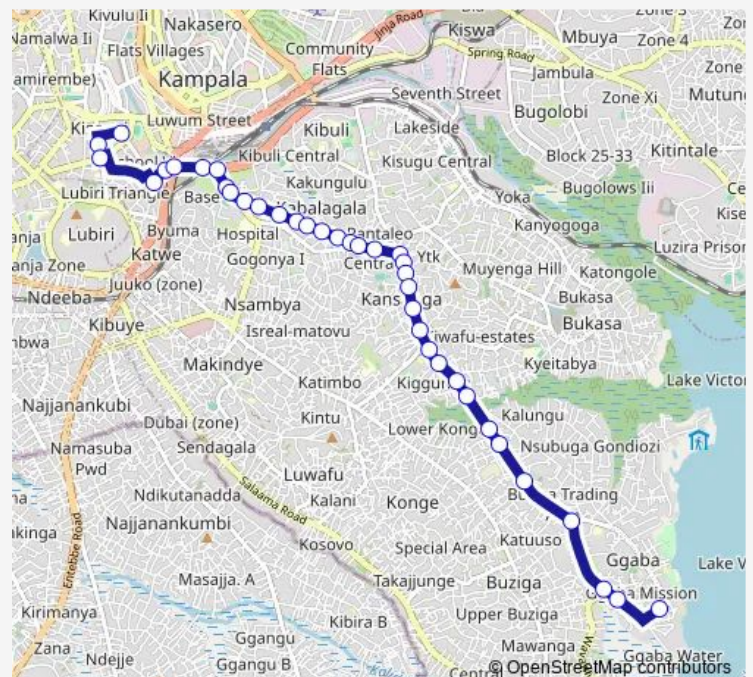

Total (Ggaba Road)

Central View Hotel - Kasasiro

Nsambya Police Barracks - St. Peter's Primary School

American Embassy - Cavendish University

Dfcu Bank (Ggaba Road)

Petro Station (Ggaba Road)

Embassy Plaza

Kabalagala - Kings Gate Mall

Thursday 06:30-19:00

Friday 06:30-19:00

Saturday 06:30-19:00

Sunday 06:30-19:00

Route info

Direction: Kisenyi Taxi Park (Kafumbe Mukasa Rd)

Stops: 37

Trip Duration: 1 hour 10 min