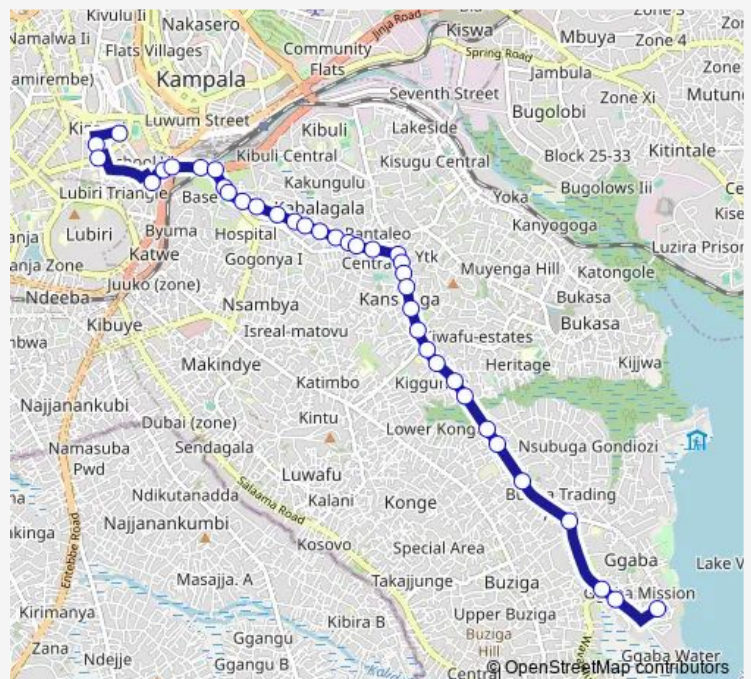

Total (Ggaba Road)

Central View Hotel - Kasasiro

Nsambya Police Barracks - St. Peter's Primary School

American Embassy - Cavendish University

Dfcu Bank (Ggaba Road)

Petro Station (Ggaba Road)

Embassy Plaza

Kabalagala - Kings Gate Mall

Thursday 06:30-19:00

Friday 06:30-19:00

Saturday 06:30-19:00

Sunday 06:30-19:00

Route info

Direction: Kisenyi Taxi Park (Kafumbe Mukasa Rd)

Stops: 37

Trip Duration: 1 hour 10 min