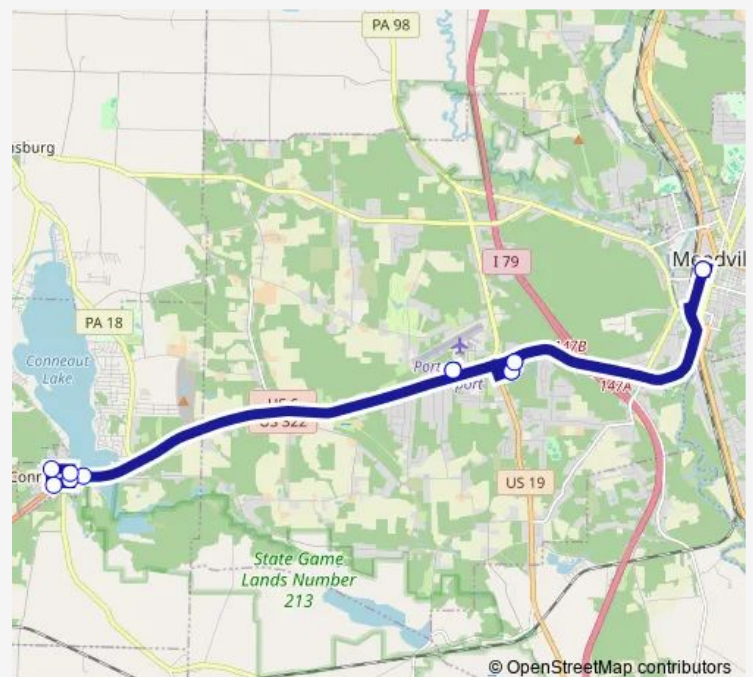

Direction

Downtown Mall — Downtown Mall

13 stops

[Open route schedule](#)

Downtown Mall

Vernon Place

TJ Maxx

Wal-Mart - Meadville

Downtown Mall

Route schedule

Downtown Mall — Downtown Mall

Monday 08:00-14:00

Tuesday —

Wednesday 08:00-14:00

Thursday —

Friday 08:00-14:00

Saturday —

Sunday —

Route info

Direction: Downtown Mall

Stops: 13

Trip Duration: 0 hour 50 min

Conneaut Lake Bus time schedules and route maps are available in an offline PDF at busmaps.com. Use the busmaps.com website to see live bus times, train schedule or subway schedule, and step-by-step directions for all public transit in Conneaut Lake