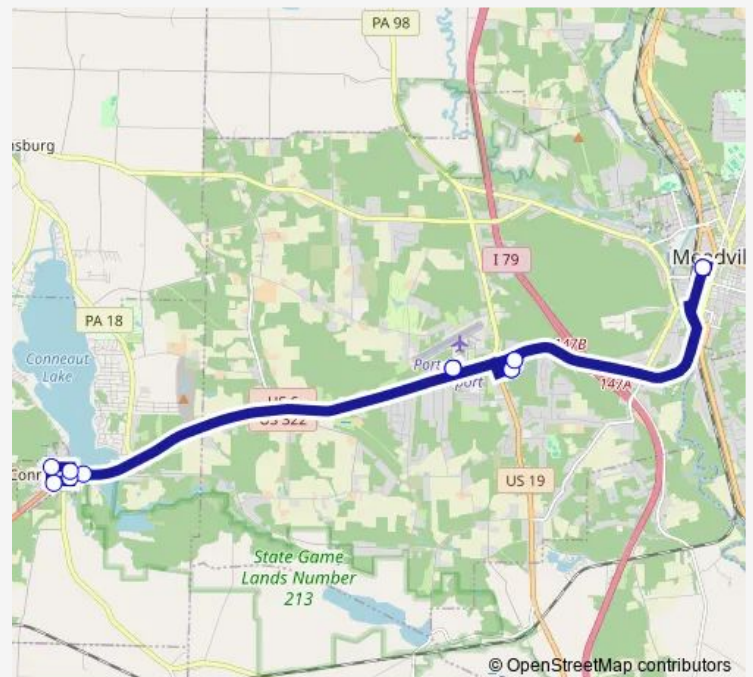

Direction

Downtown Mall — Downtown Mall

13 stops

[Open route schedule](#)

Downtown Mall

Vernon Place

TJ Maxx

Wal-Mart - Meadville

Downtown Mall

Route schedule

Downtown Mall — Downtown Mall

Monday 08:00-14:00

Tuesday —

Wednesday 08:00-14:00

Thursday —

Friday 08:00-14:00

Saturday —

Sunday —

Route info

Direction: Downtown Mall

Stops: 13

Trip Duration: 0 hour 50 min

Conneaut Lake Bus time schedules and route maps are available in an offline PDF at busmaps.com. Use the busmaps.com website to see live bus times, train schedule or subway schedule, and step-by-step directions for all public transit in Conneaut Lake