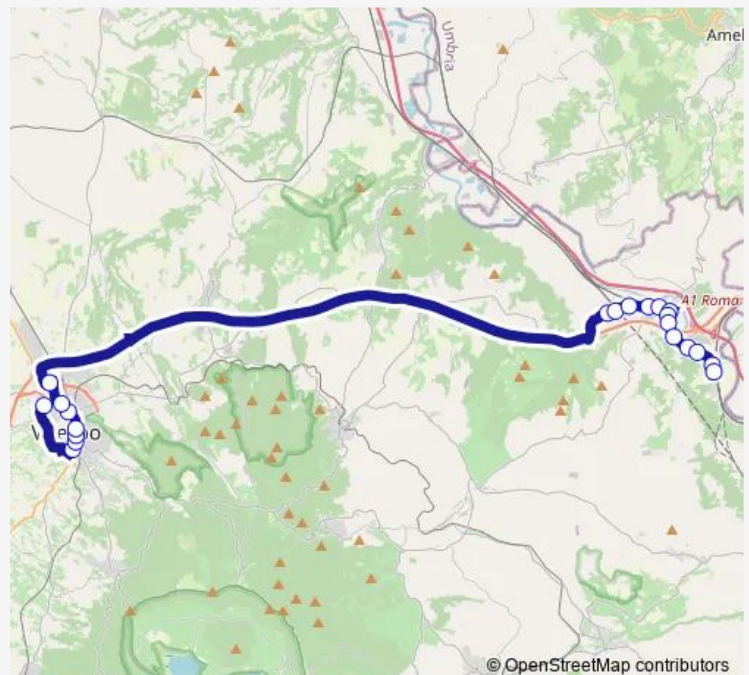

Orte | Stazione FS # f1703

Route schedule

VITERBO | Riello # f641 — Orte | Stazione FS # f1703

Monday	17:15
Tuesday	17:15
Wednesday	17:15
Thursday	17:15
Friday	17:15
Saturday	—
Sunday	—

Route info

Direction: VITERBO | Riello # f641

Stops: 21

Trip Duration: 0 hour 50 min

Viterbo - Orte Scalo # Vt901d

BusMaps

Bus time schedules and route maps are available in an offline PDF at busmaps.com. Use the busmaps.com website to see live bus times, train schedule or subway schedule, and step-by-step directions for all public transit in Orte