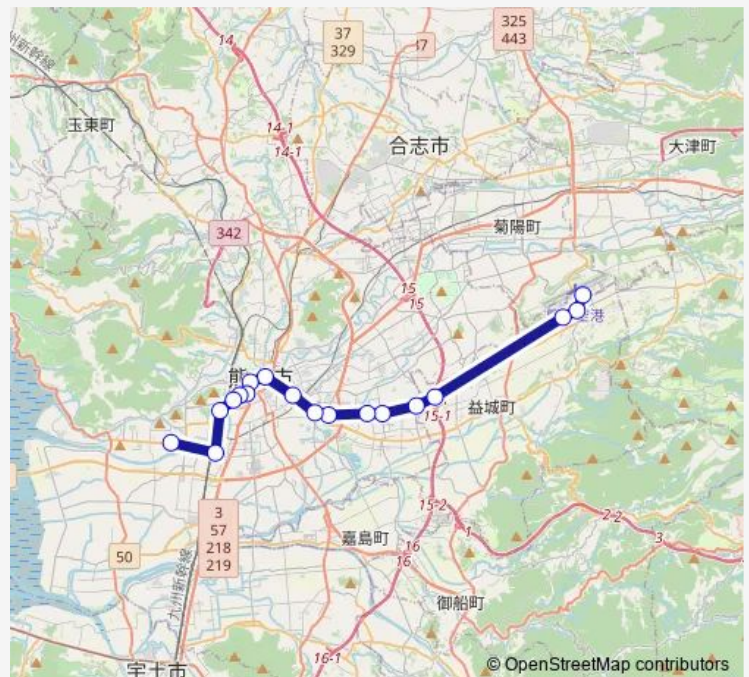

Bus AP-3 : 阿蘇くまもと空港→グランメッセ→ 県庁前→熊本駅・西部車庫

Go to website

Direction

阿蘇くまもと空港 — 西部車庫

18 stops

[Open route schedule](#)

阿蘇くまもと空港

テクノロジーサーチパーク入口 (空港)

テクノ団地入口

グランメッセ前

益城インター口

東町中央

自衛隊前

熊本県庁前

水前寺公園前 (電車通り)

味噌天神 (電車通り)

通町筋

桜町バスターミナル

河原町 (熊本 市道)

商工会議所前 (熊本)

Anaクラウンプラザホテル熊本ニュースカイ

熊本駅前

蓮台寺

西部車庫

Route schedule

阿蘇くまもと空港 — 西部車庫

Monday 09:40-21:35

Tuesday 09:40-21:35

Wednesday 09:40-21:35

Thursday 09:40-21:35

Friday 09:40-21:35

Saturday 09:40-21:35

Sunday 09:40-21:35

Route info

Direction: 阿蘇くまもと空港

Stops: 18

Trip Duration: 1 hour 0 min

■ AP-3 : 阿蘇くまもと空港→グランメッセ→県庁前→
熊本駅・西部車庫