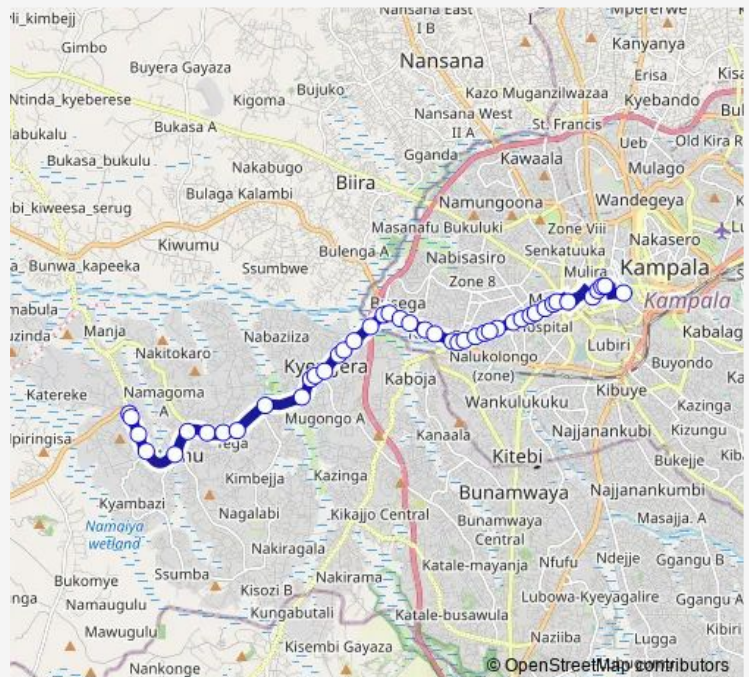

Route schedule

Nsangi — Kisenyi Taxi Park (Kafumbe Mukasa Rd)

Monday	06:30-19:00
Tuesday	06:30-19:00
Wednesday	06:30-19:00
Thursday	06:30-19:00
Friday	06:30-19:00
Saturday	06:30-19:00
Sunday	06:30-19:00

Route info

Direction: Nsangi

Stops: 44

Trip Duration: 1 hour 36 min

Ic082 — Kisenyi-Nsangi

Busega (Masaka Rd)

Hass Fuel Station (Masaka Rd)

Nateete Taxi Park