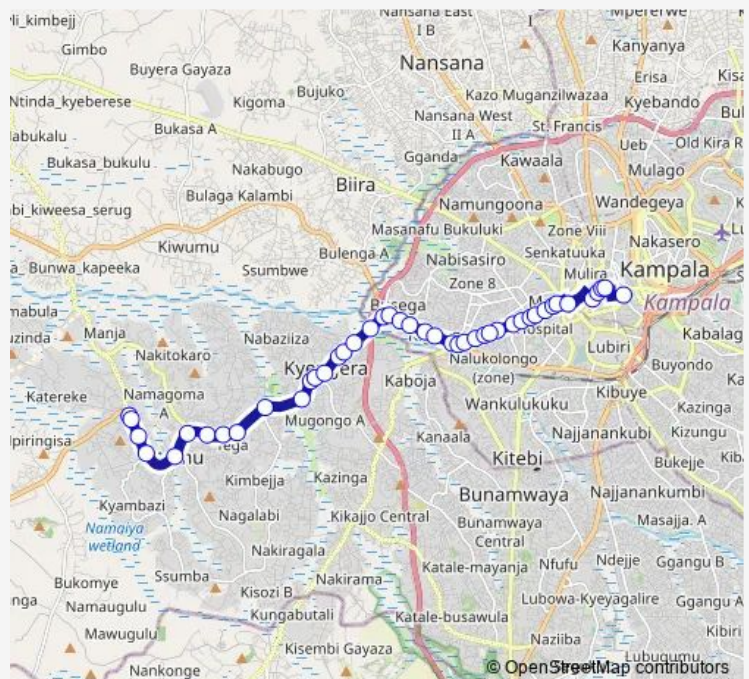

## Bus IC082 Kisenyi-Nsangi

[Go to website](#)

### Route schedule

Nsangi — Kisenyi Taxi Park (Kafumbe Mukasa Rd)

Monday	06:30-19:00
Tuesday	06:30-19:00
Wednesday	06:30-19:00
Thursday	06:30-19:00
Friday	06:30-19:00
Saturday	06:30-19:00
Sunday	06:30-19:00

### Route info

Direction: Nsangi

Stops: 44

Trip Duration: 1 hour 44 min

■ IC082 — Kisenyi-Nsangi

Busega (Masaka Rd)

Hass Fuel Station (Masaka Rd)

Nateete Taxi Park