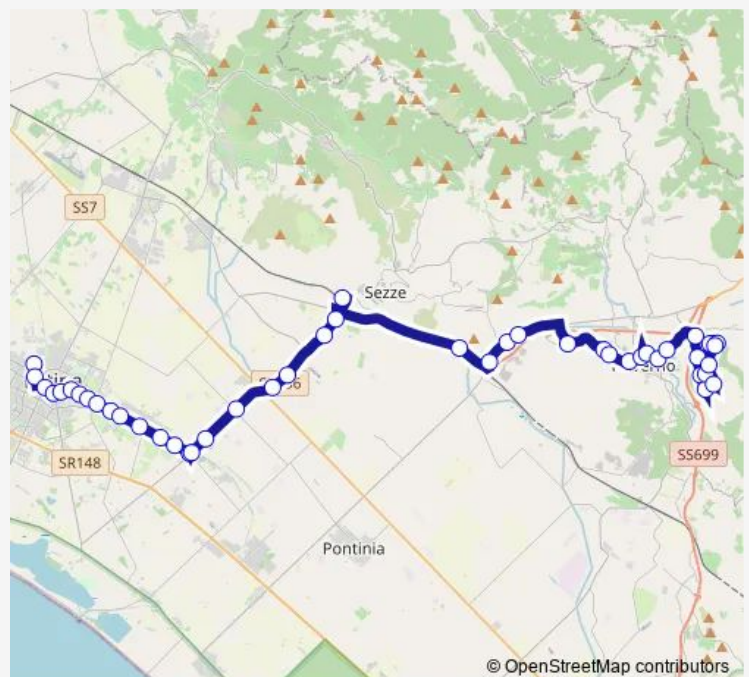

Sezze | Via Monti Lepini Via Appia # f3338

Sezze | Via Monti Lepini Via Maina # f3339

Sezze | Via Monti Lepini Via Font. Acquaviva # f3341

Route schedule

Latina | Terminal Bus # f3092 — Roccasecca dei Volsci | piazza Santa Maria # f3652

Monday	17:35
Tuesday	17:35
Wednesday	17:35
Thursday	17:35
Friday	17:35
Saturday	17:45
Sunday	—

Route info

Direction: Latina | Terminal Bus # f3092

Stops: 45

Trip Duration: 1 hour 15 min

© OpenStreetMap contributors