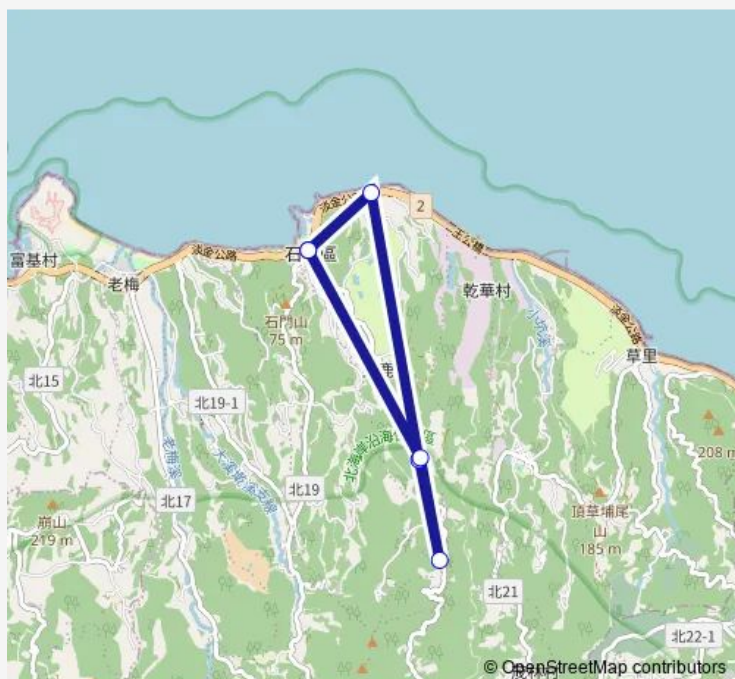

Wednesday 17:30

Thursday 17:30

Friday 17:30

Saturday —

Sunday —

Route info

Direction: 石門區公所

Stops: 6

Trip Duration: 6 hour 30 min

F151-1730 — 石門區公所-石門區公所

F151-1730 Bus time schedules and route maps are available in an offline PDF at busmaps.com. Use the busmaps.com website to see live bus times, train schedule or subway schedule, and step-by-step directions for all public transit in Taipei