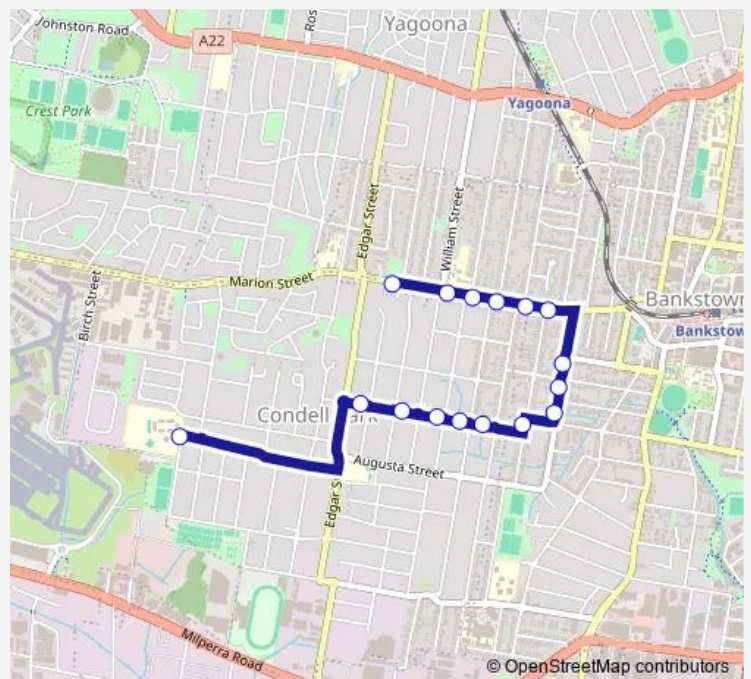

Oxford Av Opp Brandon Av

Marion St At Pringle Av

Marion St Opp Little Rd

Marion St Opp Highland Av

Marion St Opp Dutton St

Marion St Opp William St

Marion St Opp Thella-Kenway Reserve

Route schedule

Condell Park High School, Third Av — Marion St Opp Thella-Kenway Reserve

Monday	14:25
Tuesday	14:35
Wednesday	14:55
Thursday	14:55
Friday	14:55
Saturday	—
Sunday	—

Route info

Direction: Condell Park High School, Third Av

Stops: 16

Trip Duration: 0 hour 13 min

S550 School Bus time schedules and route maps are available in an offline PDF at busmaps.com. Use the busmaps.com website to see live bus times, train schedule or subway schedule, and step-by-step directions for all public transit in Liverpool