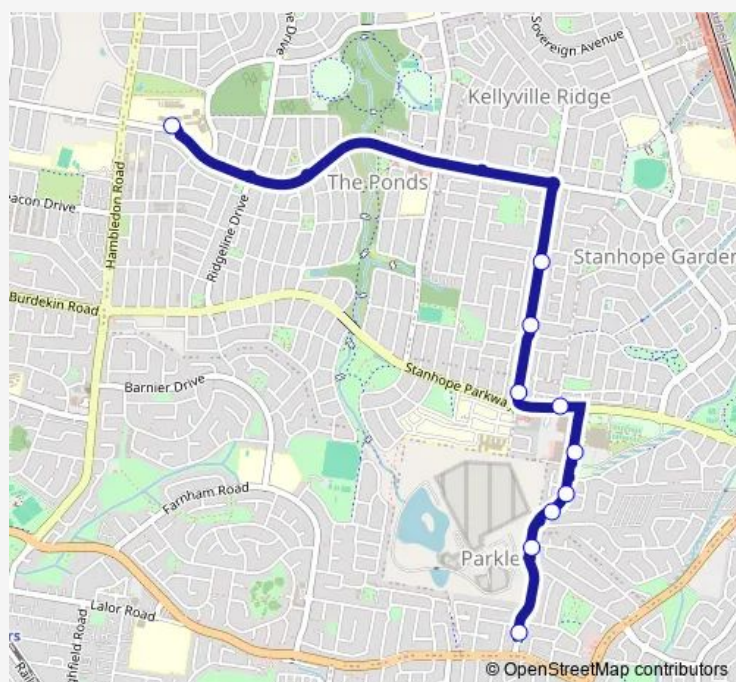

Direction

The Ponds High School, Bus Bay — Sentry Rd Opp Parklea Dr

10 stops

[Open route schedule](#)

- The Ponds High School, Bus Bay
- Conrad Rd After Gunsynd St
- Conrad Rd At Oakvale Av
- Conrad Rd Before Stanhope Pkwy
- Stanhope Pkwy Opp Stanhope Village Shopping Centre
- Blacktown Leisure Centre Stanhope, Sentry Dr
- Sentry Dr Opp Golden Gr
- Sentry Dr Before Phoenix Av
- Sentry Rd Opp Parklea Correctional Centre
- Sentry Rd Opp Parklea Dr

Route schedule

The Ponds High School, Bus Bay — Sentry Rd Opp Parklea Dr

Monday	15:10
Tuesday	15:10
Wednesday	15:10
Thursday	15:10
Friday	15:10
Saturday	—
Sunday	—

Route info

Direction: The Ponds High School, Bus Bay

Stops: 10

Trip Duration: 0 hour 18 min

6606 — The Ponds HS to Sentry Dr opp Parklea Dr

6606 School Bus time schedules and route maps are available in an offline PDF at busmaps.com. Use the busmaps.com website to see live bus times, train schedule or subway schedule, and step-by-step directions for all public transit in Parramatta