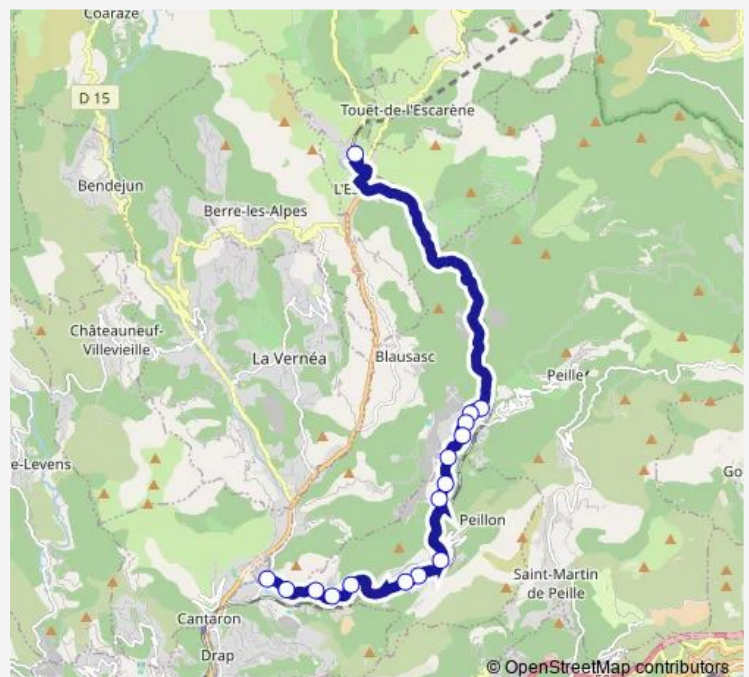

Direction

College Rabelais — Pont de Peille 360

16 stops

[Open route schedule](#)

College Rabelais

Le Moulin Neuf

Mairie Annexe

Villa Vicat

Wednesday 12:10

Thursday 16:35

Friday 16:35

Saturday —

Sunday —

Route info

Direction: College Rabelais

Stops: 16

Trip Duration: 0 hour 30 min

Direction

Pont de Peille 360 — College Rabelais

17 stops

[Open route schedule](#)

Pont de Peille 360

Andrio

Ecole Borghéas Mixte

Monday 07:15

Tuesday 07:15

Wednesday 07:15

Thursday 07:15

Friday 07:15

Saturday —

Sunday —

Route info