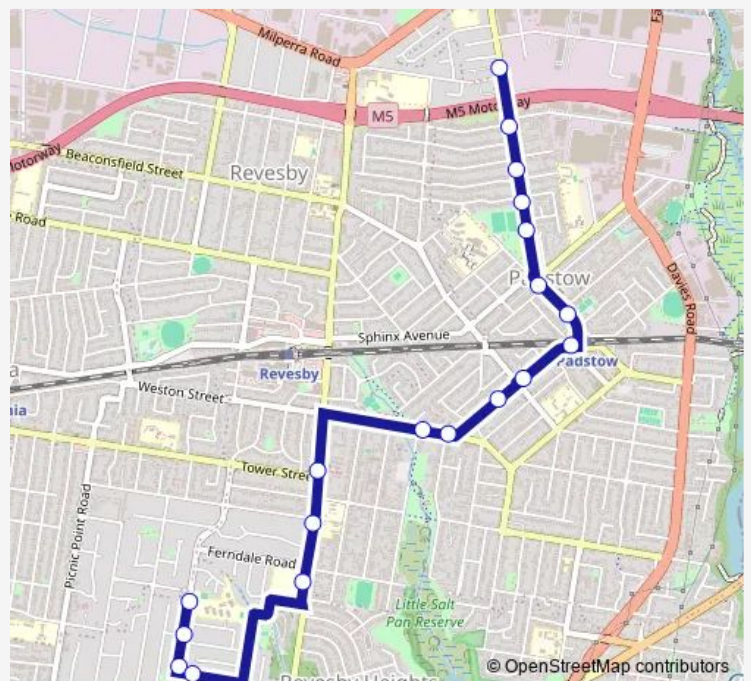

School Bus S168 Picnic Point HS to Gibson Av after Turvey St, Padstow

[Go to website](#)

Direction

Picnic Point Public School, Kennedy St — Gibson Av After Turvey St

19 stops

[Open route schedule](#)

- Picnic Point Public School, Kennedy St
- Kennedy St Opp Apex Av
- Kennedy St At Prince St
- Prince St Opp Picnic Point Public School
- De La Salle College, The River Rd
- The River Rd Opp Revesby South Public School
- The River Rd Opp Uniting Church Child Care Centre
- Uranus Rd Opp Centaur St
- Uranus Rd Opp Virginius St
- Howard Rd Before Doyle Rd
- Howard Rd After Doyle Rd
- Howard Rd At Memorial Dr
- Padstow Library, Cahors Rd
- Padstow Uniting Church, Cahors Rd
- Playford Park, Gibson Av
- Gibson Av At Archibald St
- Gibson Av Before Mackinnon Av
- Gibson Rd At Louie St
- Gibson Av After Turvey St

Route schedule

Picnic Point Public School, Kennedy St — Gibson Av After Turvey St

Monday	15:15
Tuesday	14:30
Wednesday	15:15
Thursday	14:30
Friday	15:15
Saturday	—
Sunday	—

Route info

Direction: Picnic Point Public School, Kennedy St

Stops: 19

Trip Duration: 0 hour 12 min

S168 — Picnic Point HS to Gibson Av after Turvey St, Padstow

S168 School Bus time schedules and route maps are available in an offline PDF at busmaps.com. Use the busmaps.com website to see live bus times, train schedule or subway schedule, and step-by-step directions for all public transit in Liverpool