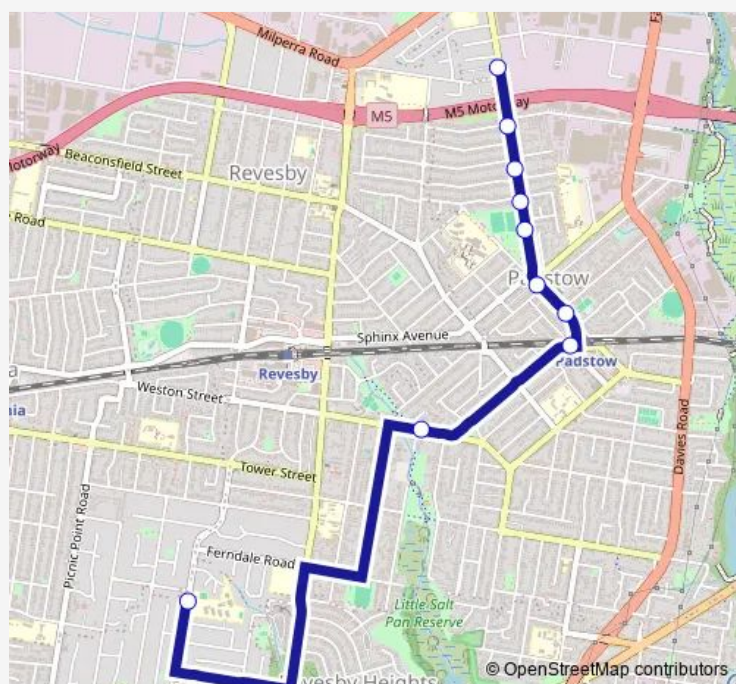

School Bus S168 Picnic Point HS to Gibson Ave after Turvey St, Padstow

[Go to website](#)

Direction

Picnic Point High School, Kennedy St — Gibson Av After Turvey St

10 stops

[Open route schedule](#)

Picnic Point High School, Kennedy St

Uranus Rd Opp Centaur St

Howard Rd At Memorial Dr

Padstow Library, Cahors Rd

Cahors Rd After Arab Rd

Playford Park, Gibson Av

Gibson Av At Archibald St

Gibson Av Before Mackinnon Av

Gibson Rd At Louie St

Gibson Av After Turvey St

Route schedule

Picnic Point High School, Kennedy St — Gibson Av After Turvey St

Monday 15:15

Tuesday 14:30

Wednesday 15:15

Thursday 15:15

Friday 15:15

Saturday —

Sunday —

Route info

Direction: Picnic Point High School, Kennedy St

Stops: 10

Trip Duration: 0 hour 17 min

S168 School Bus time schedules and route maps are available in an offline PDF at busmaps.com. Use the busmaps.com website to see live bus times, train schedule or subway schedule, and step-by-step directions for all public transit in Liverpool