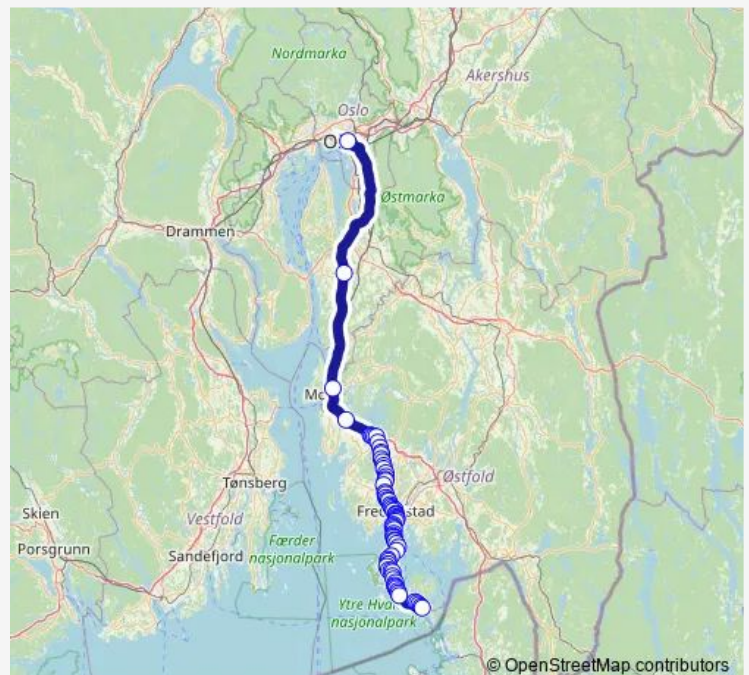

### Route schedule

Skjærhalden — Oslo bussterminal

Monday 05:15

Tuesday 05:15

Wednesday 05:15

Thursday 05:15

Friday 05:15

Saturday —

### Route info

Direction: Skjærhalden

Stops: 71

Trip Duration: 2 hour 10 min

Stokken

Puttesund bru

Kjøkkøy

Kjøkkøy bru