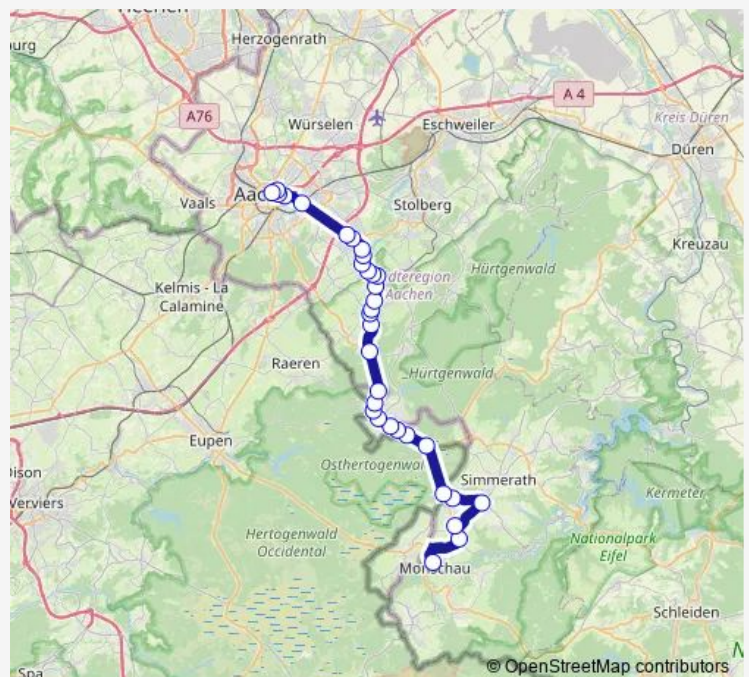

Local Bus Service SB66 Schnellbus: Aachen Bushof - Brand - Walheim - Friesenrath - Roetgen - Konzen - Monschau

[Go to website](#)

Direction

Monschau, Altstadt — Aachen, Bushof

33 stops

[Open route schedule](#)

Monschau, Altstadt

Monschau, Imgenbroich Süd

Monschau, Imgenbroich Bushof

Simmerath, Am Gericht (Sb66)

Monschau, Konzen Breitestraße

Monschau, Konzen Bahnhof

Roetgen, Fringshaus

Roetgen, Willemslägerweg

Roetgen, Süd

Roetgen, Pilgerborn

Roetgen, Post

Roetgen, Wanderstation

Roetgen, Gewerbegebiet

Roetgen, Münsterbildchen

Aachen, Friesenrath Relais Königsberg

Aachen, Friesenrath

Aachen, Walheim Freizeitgelände

Aachen, Walheim

Aachen, Walheim Schmittchen

Aachen, Kornelimünster Iternberg

Aachen, Kornelimünster Venwegener Straße

Route schedule

Monschau, Altstadt — Aachen, Bushof

Monday 04:14-21:48

Tuesday 04:14-21:48

Wednesday 04:14-21:48

Thursday 04:14-21:48

Friday 04:14-21:48

Saturday 07:48-22:48

Sunday 07:48-22:48

Route info

Direction: Monschau, Altstadt

Stops: 33

Trip Duration: 1 hour 7 min

SB66 — Schnellbus: Aachen Bushof - Brand - Walheim - Friesenrath - Roetgen - Konzen - Monschau **BusMaps**