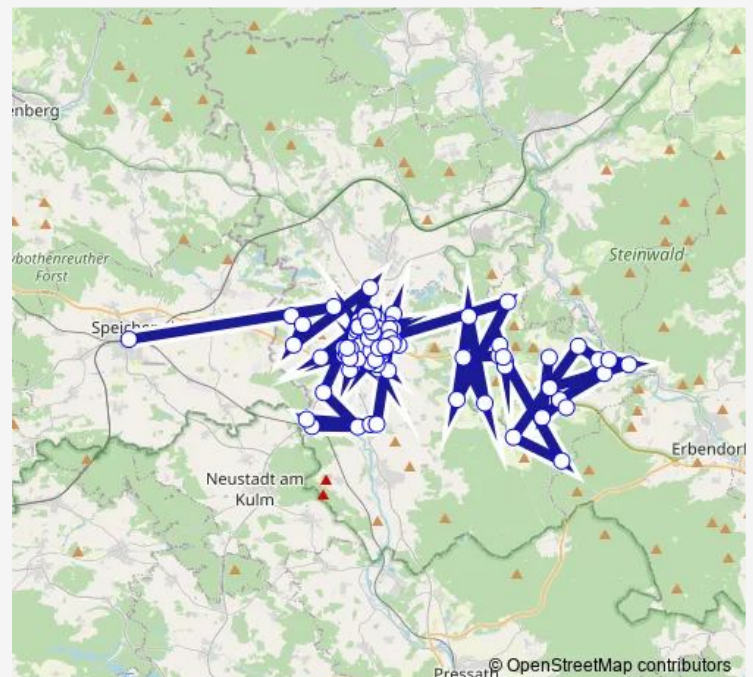

### Route schedule

Albenreuth b. Atzmannsberg — Kirchenlaibach

Monday 05:38-19:45

Tuesday 05:38-19:45

Wednesday 05:38-19:45

Thursday 05:38-19:45

Friday 05:38-19:45

Saturday 05:38-19:45

### Route info

Direction: Albenreuth b. Atzmannsberg

Stops: 102

Trip Duration: 0 hour 35 min

1821

Waldeck, Unterer Markt

Kemnath, Eisersdorf

Kemnath, Fortschau 2