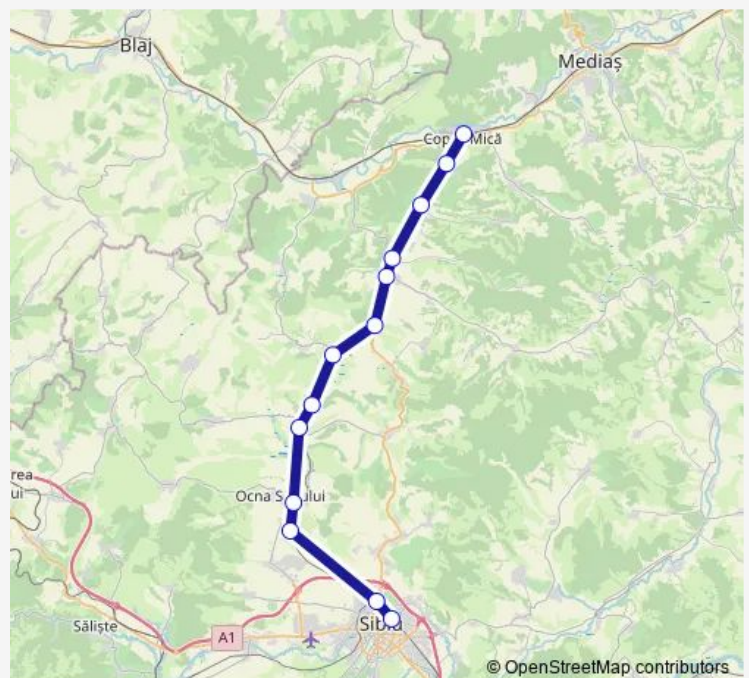

Rail R: Copșa Mică - Sibiu R: Copșa Mică - Axente Sever h.  
- Agârbiciu h. - Șeica Mare - Șeica Mare h. - Veșeud h. -  
Hașag h. - Loamneș Hm. - Mândra h. - Băile Ocna Sibiului  
h. - Ocna Sibiului Hm. - Sibiu h.(203) - Sibiu

## Route schedule

Copșa Mică — Sibiu

Monday	15:56
Tuesday	15:56
Wednesday	15:56
Thursday	15:56
Friday	15:56
Saturday	15:56
Sunday	15:56

## Route info

Direction: Copșa Mică

Stops: 13

Trip Duration: 1 hour 23 min

R: Copșa Mică - Sibiu Rail time schedules and route maps are available in an offline PDF at [busmaps.com](https://busmaps.com). Use the [busmaps.com](https://busmaps.com) website to see live bus times, train schedule or subway schedule, and step-by-step directions for all public transit in Seica Mare