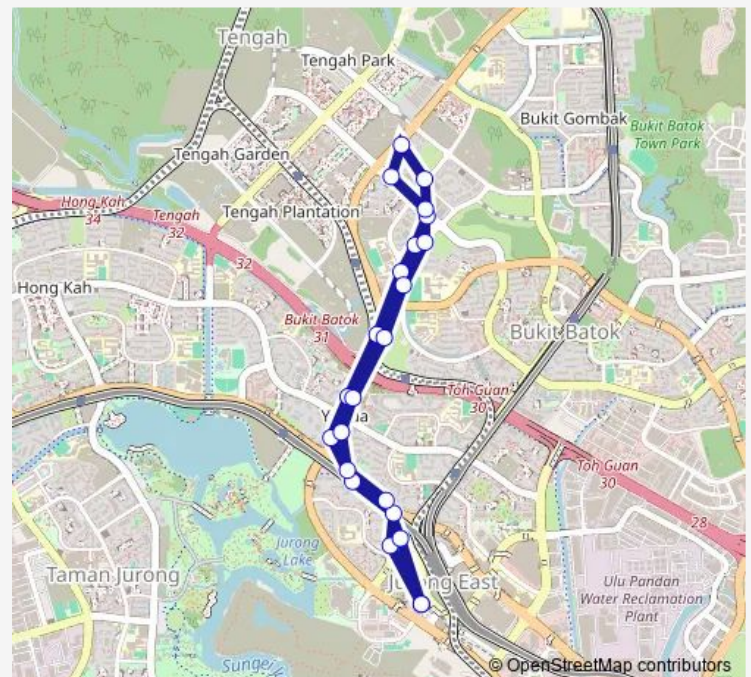

Blk 228

Bef Yuhua Cc

Blk 210

Route schedule

Jurong East Int — Jurong East Int

Monday	05:45
Tuesday	05:45
Wednesday	05:45
Thursday	05:45
Friday	05:45
Saturday	05:45
Sunday	05:45

Route info

Direction: Jurong East Int

Stops: 23

Trip Duration: 0 hour 34 min

160M

BusMaps

Bef Seventh-Day Advent Ch

Jurong East Int

160M Bus time schedules and route maps are available in an offline PDF at busmaps.com. Use the busmaps.com website to see live bus times, train schedule or subway schedule, and step-by-step directions for all public transit in Singapore