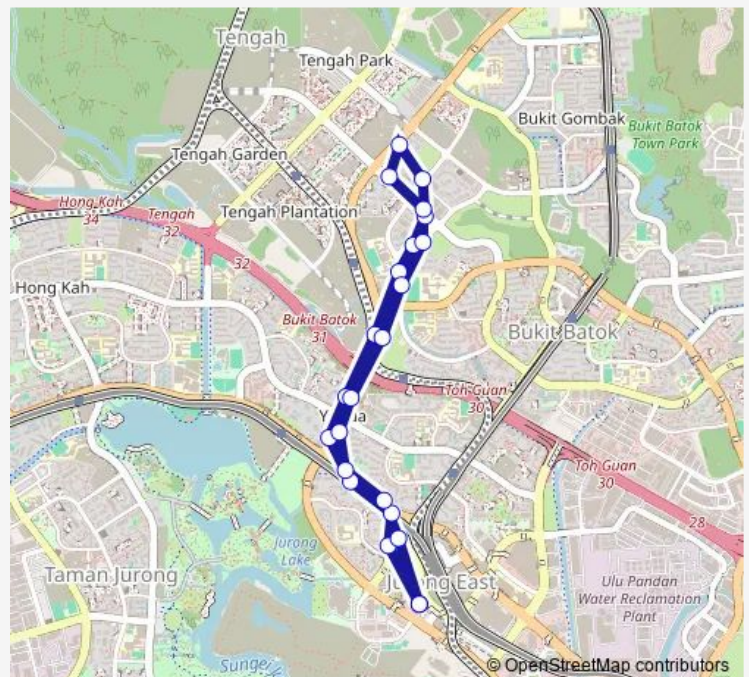

### Route schedule

Jurong East Int — Jurong East Int

Monday 05:45

Tuesday 05:45

Wednesday 05:45

Thursday 05:45

Friday 05:45

Saturday 05:45

### Route info

Direction: Jurong East Int

Stops: 23

Trip Duration: 0 hour 34 min

160m

BusMaps

Bef Seventh-Day Advent Ch

Jurong East Int