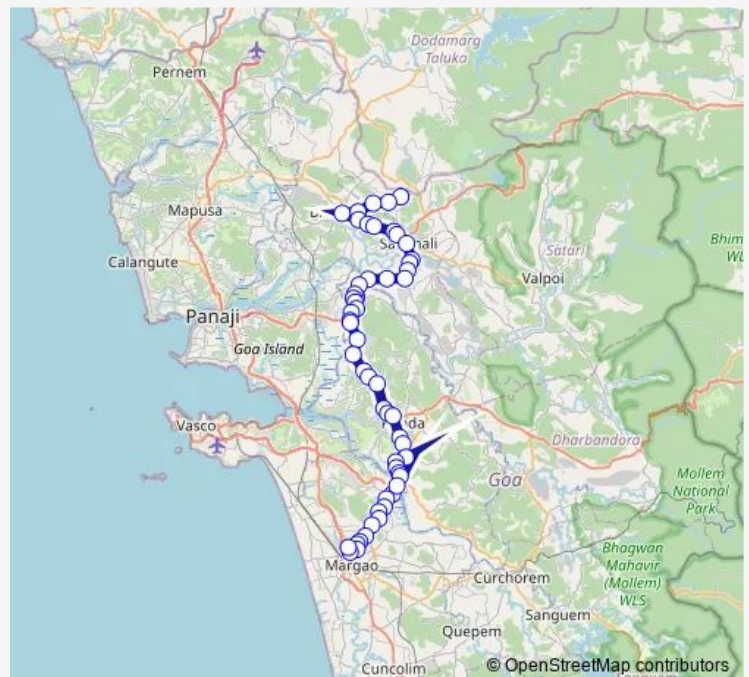

Thursday 18:10

Friday 18:10

Saturday 18:10

Sunday 18:10

Route info

Direction: Margao KTC Bus Stand

Stops: 55

Trip Duration: 2 hour 10 min

■ VSD20 — Margao - Kudchre Tmp

Ponda KTC Bus Stand

GVM's Collage Ponda

Farmagudi

Patyekade

Mardol

Mangeshi Temple

Kundaim

Sunday 07:00-14:15

Route info

Direction: Kudchire

Stops: 55

Trip Duration: 2 hour 0 min

Banastari

Boma

Kundaim