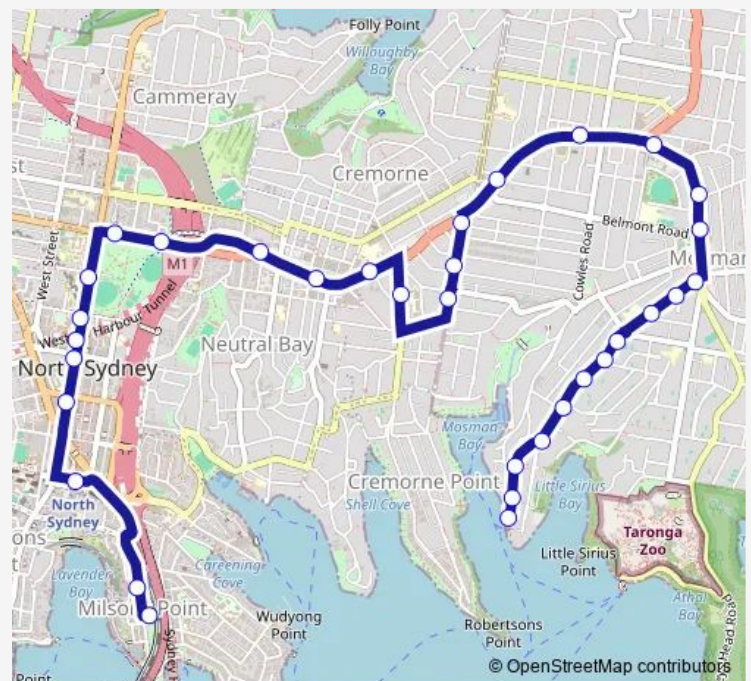

Spofforth St At Military Rd

Military Rd At Prince St

Military Rd At Bond St

Spit Junction, Military Rd

Military Rd At Almora St

Route schedule

Fitzroy St At Alfred St — South Mosman Wharf, Musgrave St

Monday 15:22

Tuesday 15:22

Wednesday 15:22

Thursday 15:22

Friday 15:22

Saturday —

Sunday —

Route info

Direction: Fitzroy St At Alfred St

Stops: 32

Trip Duration: 0 hour 45 min

Military Rd Opp Mosman High School

Raglan St After Military Rd

Raglan St Opp Hamlet Lane

Raglan St Opp Mosman Preparatory School

Raglan St After Queen St

Raglan St At Calypso Av

Raglan St After Calypso Av

Raglan St Opp Mosman St

Raglan St Opp Musgrave St

Musgrave St At Mcleod St

23 Musgrave St

South Mosman Wharf, Musgrave St

708n School Bus time schedules and route maps are available in an offline PDF at busmaps.com. Use the busmaps.com website to see live bus times, train schedule or subway schedule, and step-by-step directions for all public transit in Sydney