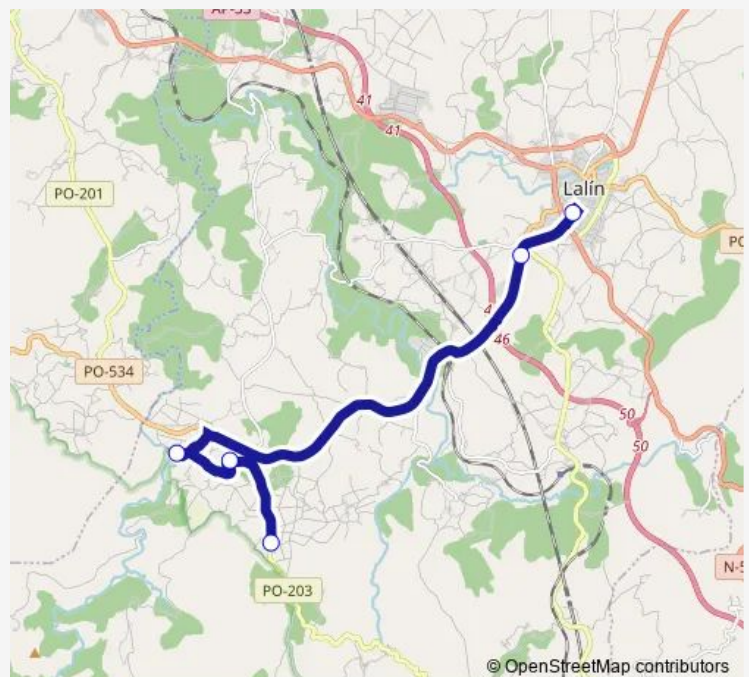

Praia fluvial Pozo do Bo

Campo de Fútbol de Lalín

Lalín E.A.

Route schedule

Campo de futbol (Vilatuxe — Lalín E.A.)

Monday	18:40-19:40
Tuesday	18:40-19:40
Wednesday	18:40-19:40
Thursday	18:40-19:40
Friday	18:40-19:40
Saturday	—
Sunday	—

Route info

Direction: Campo de futbol (Vilatuxe

Stops: 5

Trip Duration: 0 hour 22 min

■ XG696021 — Lalín E.A.- Lodeirón (Campo de Fútbol de Vilatuxe)

Direction

Lalín E.A. — Campo de futbol (Vilatuxe)

5 stops

[Open route schedule](#)

Lalín E.A.

Campo de Fútbol de Lalín

Praia fluvial Pozo do Bo

Auditorio de Vilatuxe

Campo de futbol (Vilatuxe)

Route schedule

Lalín E.A. — Campo de futbol (Vilatuxe)

Monday	17:05-18:05
Tuesday	17:05-18:05
Wednesday	17:05-18:05
Thursday	17:05-18:05
Friday	17:05-18:05
Saturday	—
Sunday	—

Route info

Direction: Lalín E.A.

Stops: 5

Trip Duration: 0 hour 22 min

XG696021 Bus time schedules and route maps are available in an offline PDF at busmaps.com. Use the busmaps.com website to see live bus times, train schedule or subway schedule, and step-by-step directions for all public transit in Silleda