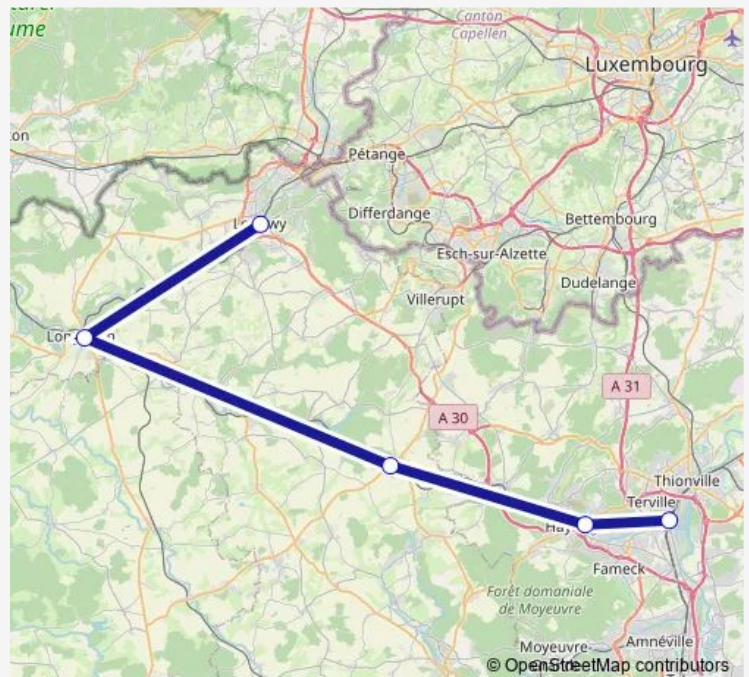

### Direction

Longwy — Thionville

5 stops

[Open route schedule](#)

Longwy

Longuyon

Audun-le-Roman

Hayange

### Route schedule

Longwy — Thionville

Monday 08:12

Tuesday —

Wednesday 08:12

Thursday 08:12

Friday 08:12

Saturday —

### Route info

Direction: Longwy

Stops: 5

Trip Duration: 1 hour 42 min

■ P58

**Direction**

Longuyon — Thionville

4 stops

[Open route schedule](#)

Longuyon

Audun-le-Roman

Hayange

Thionville