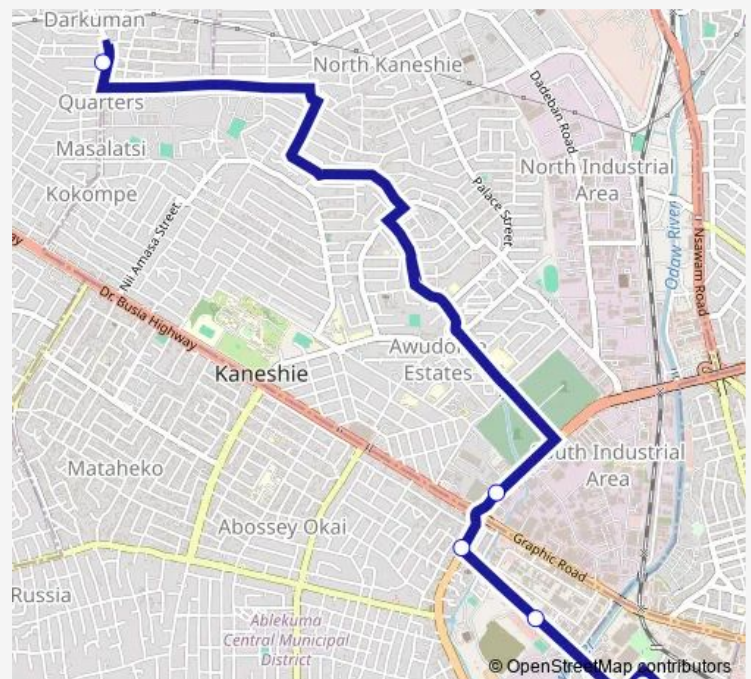

# Bus 247a Darkuman Station to Agboglobshie Station No. 2

[Go to website](#)**Direction**

Terminal Darkuman Station — Terminal Agboglobshie Station No. 2

5 stops

[Open route schedule](#)

Terminal Darkuman Station

Obetsebi Roundabout

Mosque 036

Sabolai

Terminal Agboglobshie Station No. 2

**Route schedule**

Terminal Darkuman Station — Terminal Agboglobshie Station No. 2

Monday	07:00
Tuesday	07:00
Wednesday	07:00
Thursday	07:00
Friday	07:00
Saturday	07:00
Sunday	07:00

**Route info**

Direction: Terminal Darkuman Station

Stops: 5

Trip Duration: 0 hour 37 min

247a Bus time schedules and route maps are available in an offline PDF at [busmaps.com](https://busmaps.com). Use the [busmaps.com](https://busmaps.com) website to see live bus times, train schedule or subway schedule, and step-by-step directions for all public transit in Accra