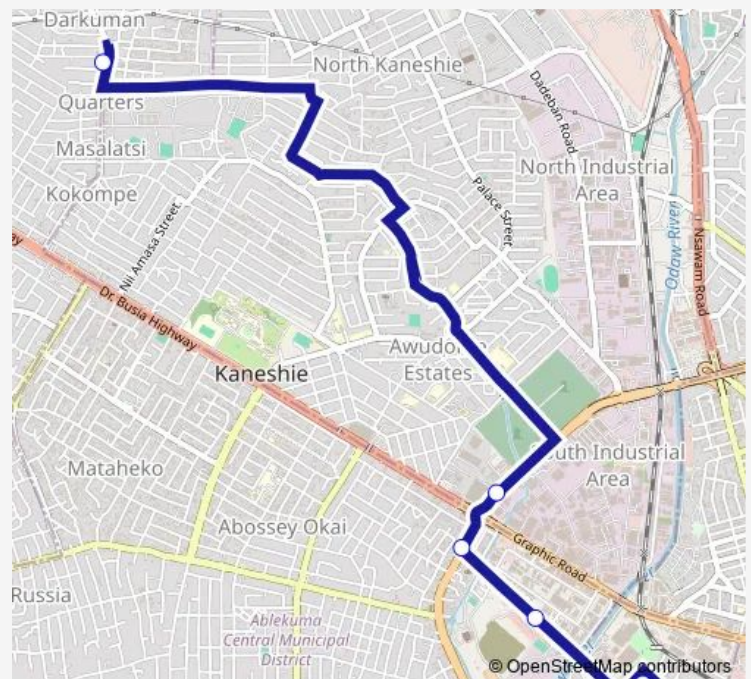

Bus 247A Darkuman Station to Agboglobshie Station No. 2

[Go to website](#)

Direction

Terminal Darkuman Station — Terminal Agboglobshie Station No. 2

5 stops

[Open route schedule](#)

Terminal Darkuman Station

Obetsebi Roundabout

Mosque 036

Sabolai

Terminal Agboglobshie Station No. 2

Route schedule

Terminal Darkuman Station — Terminal Agboglobshie Station No. 2

Monday	07:00
Tuesday	07:00
Wednesday	07:00
Thursday	07:00
Friday	07:00
Saturday	07:00
Sunday	07:00

Route info

Direction: Terminal Darkuman Station

Stops: 5

Trip Duration: 0 hour 37 min

247A Bus time schedules and route maps are available in an offline PDF at busmaps.com. Use the busmaps.com website to see live bus times, train schedule or subway schedule, and step-by-step directions for all public transit in Accra