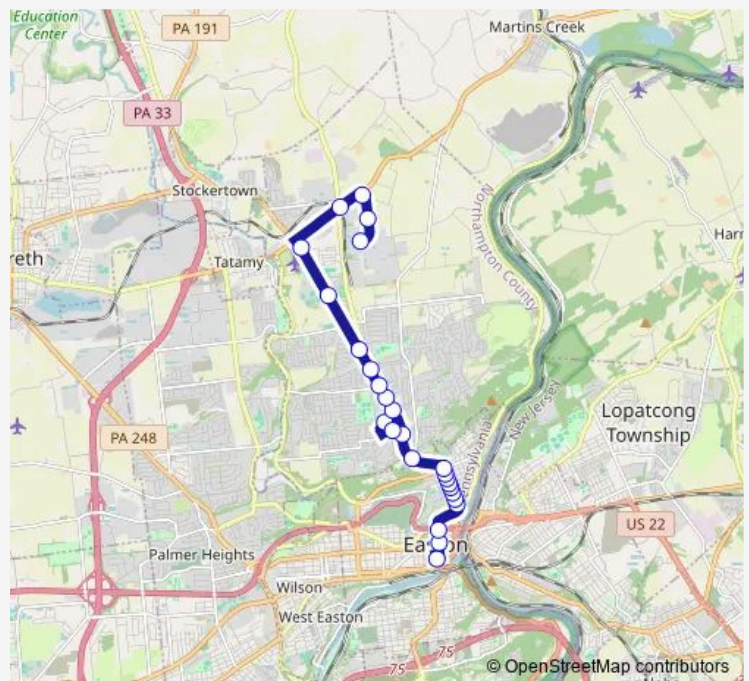

Sullivan Trail at American General Nb

### Route schedule

Eitc - Easton Intermodal Transit Center — 4200 East Braden

Monday 06:05-22:05

Tuesday 06:05-22:05

Wednesday 06:05-22:05

Thursday 06:05-22:05

Friday 06:05-22:05

Saturday 06:05-22:05

### Route info

Direction: Eitc - Easton Intermodal Transit Center

Stops: 26

Trip Duration: 0 hour 24 min

214 - Forks

Sullivan Trail at Uhler Nb

Uhler at Kesslerville Eb

East Braden and Uhler Sb