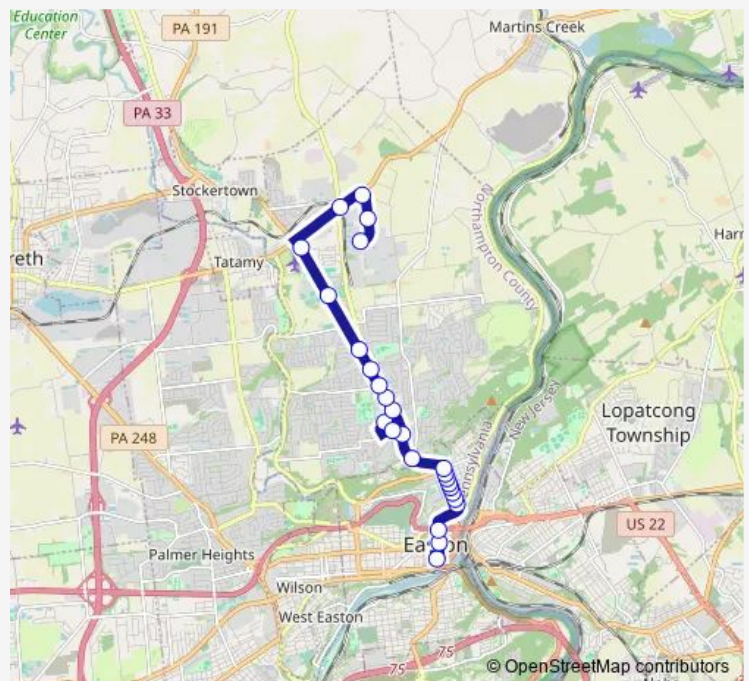

Knox at Fairfield

Knox at Sullivan Trail Nb

Forks Plaza North

Forks Plaza South

Sullivan Trail at Forks City Hall Nb

Sullivan Trail at Park Plaza Nb

Sullivan Trail at Rennselaer Nb

Sullivan Trail at Meco Nb

Sullivan Trail at Kesslerville Nb

Sullivan Trail at American General Nb

Route schedule

Eitc - Easton Intermodal Transit Center — 4200 East Braden

Monday	06:05-22:05
Tuesday	06:05-22:05
Wednesday	06:05-22:05
Thursday	06:05-22:05
Friday	06:05-22:05
Saturday	06:05-22:05
Sunday	—

Route info

Direction: Eitc - Easton Intermodal Transit Center

Stops: 26

Trip Duration: 0 hour 24 min

214 - Forks

Sullivan Trail at Uhler Nb

Uhler at Kesslerville Eb

East Braden and Uhler Sb

4325 East Braden Sb

4200 East Braden

Direction

undefined — undefined

0 stops

[Open route schedule](#)**Route schedule**

undefined — undefined

Monday	06:30-22:30
Tuesday	06:30-22:30
Wednesday	06:30-22:30
Thursday	06:30-22:30
Friday	06:30-22:30
Saturday	06:30-22:30
Sunday	—