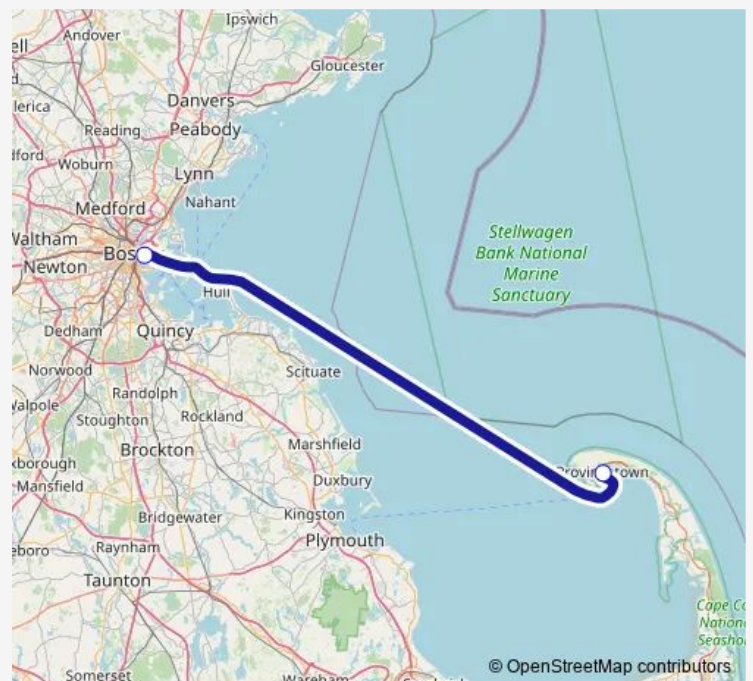

Ferry Fast Ferry

[Go to website](#)

Direction

Macmillan Pier, Provincetown, Ma — World Trade Center Pier, Boston, Ma

2 stops

[Open route schedule](#)

Macmillan Pier, Provincetown, Ma

World Trade Center Pier, Boston, Ma

Route schedule

Macmillan Pier, Provincetown, Ma — World Trade Center Pier, Boston, Ma

Monday 06:30-19:30

Tuesday 10:30-19:30

Wednesday 10:30-19:30

Thursday 10:30-19:30

Friday 10:30-19:30

Saturday 10:30-19:30

Sunday 10:30-19:30

Route info

Direction: Macmillan Pier, Provincetown, Ma

Stops: 2

Trip Duration: 1 hour 40 min

■ Fast Ferry

Direction

World Trade Center Pier, Boston, Ma — Macmillan Pier, Provincetown, Ma

2 stops

[Open route schedule](#)

World Trade Center Pier, Boston, Ma

Macmillan Pier, Provincetown, Ma

Route schedule

World Trade Center Pier, Boston, Ma — Macmillan Pier, Provincetown, Ma

Monday	08:30-17:30
Tuesday	08:30-17:30
Wednesday	08:30-17:30
Thursday	08:30-17:30
Friday	08:30-17:30
Saturday	08:30-17:30
Sunday	08:30-17:30