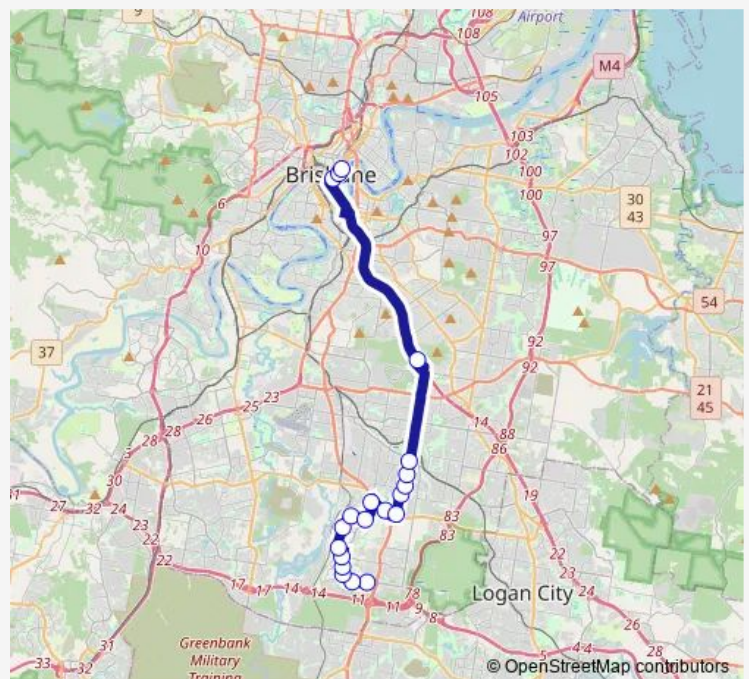

Algester Rd at Lake Eyre Crescent Stop 91

Algester Rd at Parkinson, stop 90

Algester Rd at Glenfield

Algester Rd at Nottingham

Ridgewood Rd at Ridgewood Heights

Ridgewood Rd at Ridgewood Park near Yorrell St

Pinelands Rd at Barney Street, stop 70/71

Pinelands

Griffith University station, platform 1

Elizabeth Street Stop 81 near George St

Elizabeth Street Stop 84 near Edward St

Creek Street Stop 148 at Riverside Centre

Route schedule

Algester Rd at Parkinson East, stop 92 — Creek Street Stop 148 at Riverside Centre

Monday 06:47-08:07

Tuesday 06:47-08:07

Wednesday 06:47-08:07

Thursday 06:47-08:07

Friday 06:47-08:07

Saturday —

Sunday —

Route info

Direction: Algester Rd at Parkinson East, stop 92

Stops: 20

Trip Duration: 0 hour 56 min

P129 — Algester - City Pre-Paid Rocket

P129 Bus time schedules and route maps are available in an offline PDF at busmaps.com. Use the busmaps.com website to see live bus times, train schedule or subway schedule, and step-by-step directions for all public transit in Brisbane